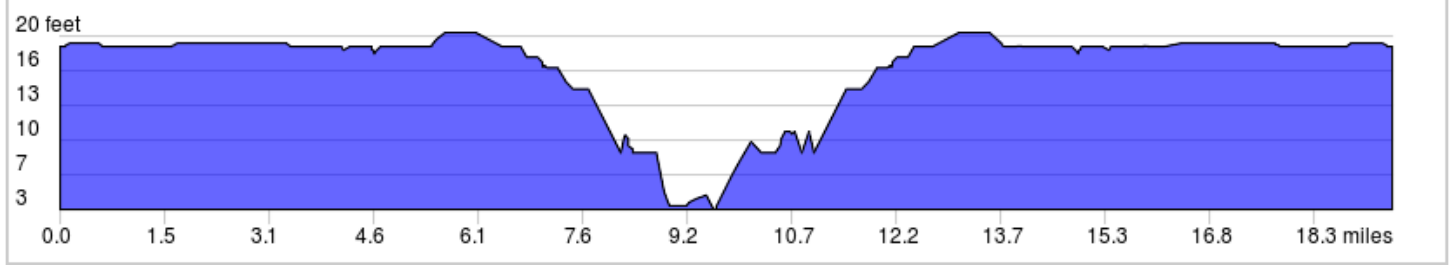

## Buckingham Farms 20

1.	0.0	0.0	▀	Start of route	0.1
2.	0.1	0.1	←	L onto Dani Dr	0.1
3.	0.2	0.1	←	L onto Rolfes Road	0.1
4.	0.3	0.1	→	R onto Colonial Blvd	2.7
5.	2.9	2.7	←	L onto FL-82 W	0.7
6.	3.6	0.7	→	R onto Buckingham Rd	1.8
7.	5.4	1.8	←	L onto Neal Rd	2.8
8.	8.3	2.8	→	R onto Orange River Blvd	0.1
9.	8.4	0.1	←	L onto Orange River Loop Rd	2.0
10.	10.3	2.0	→	R onto Orange River Blvd - STOP at Buckingham Farms on R	0.6
11.	10.9	0.6	←	L onto Neal Rd	2.8
12.	13.8	2.8	→	R onto Buckingham Rd	2.1
13.	15.8	2.1	←	L onto FL-82 E	0.7
14.	16.5	0.7	→	R onto Colonial Blvd - Cross to South side of Colonial at the Forum	2.6
15.	19.2	2.6	←	L onto Rolfes Road	0.1
16.	19.3	0.1	→	R onto Dani Dr	0.2
17.	19.4	0.2	▀	End of route	0.0

[www.trekbikestoreusa.com](http://www.trekbikestoreusa.com)

19.4 miles. +28/-28 feet