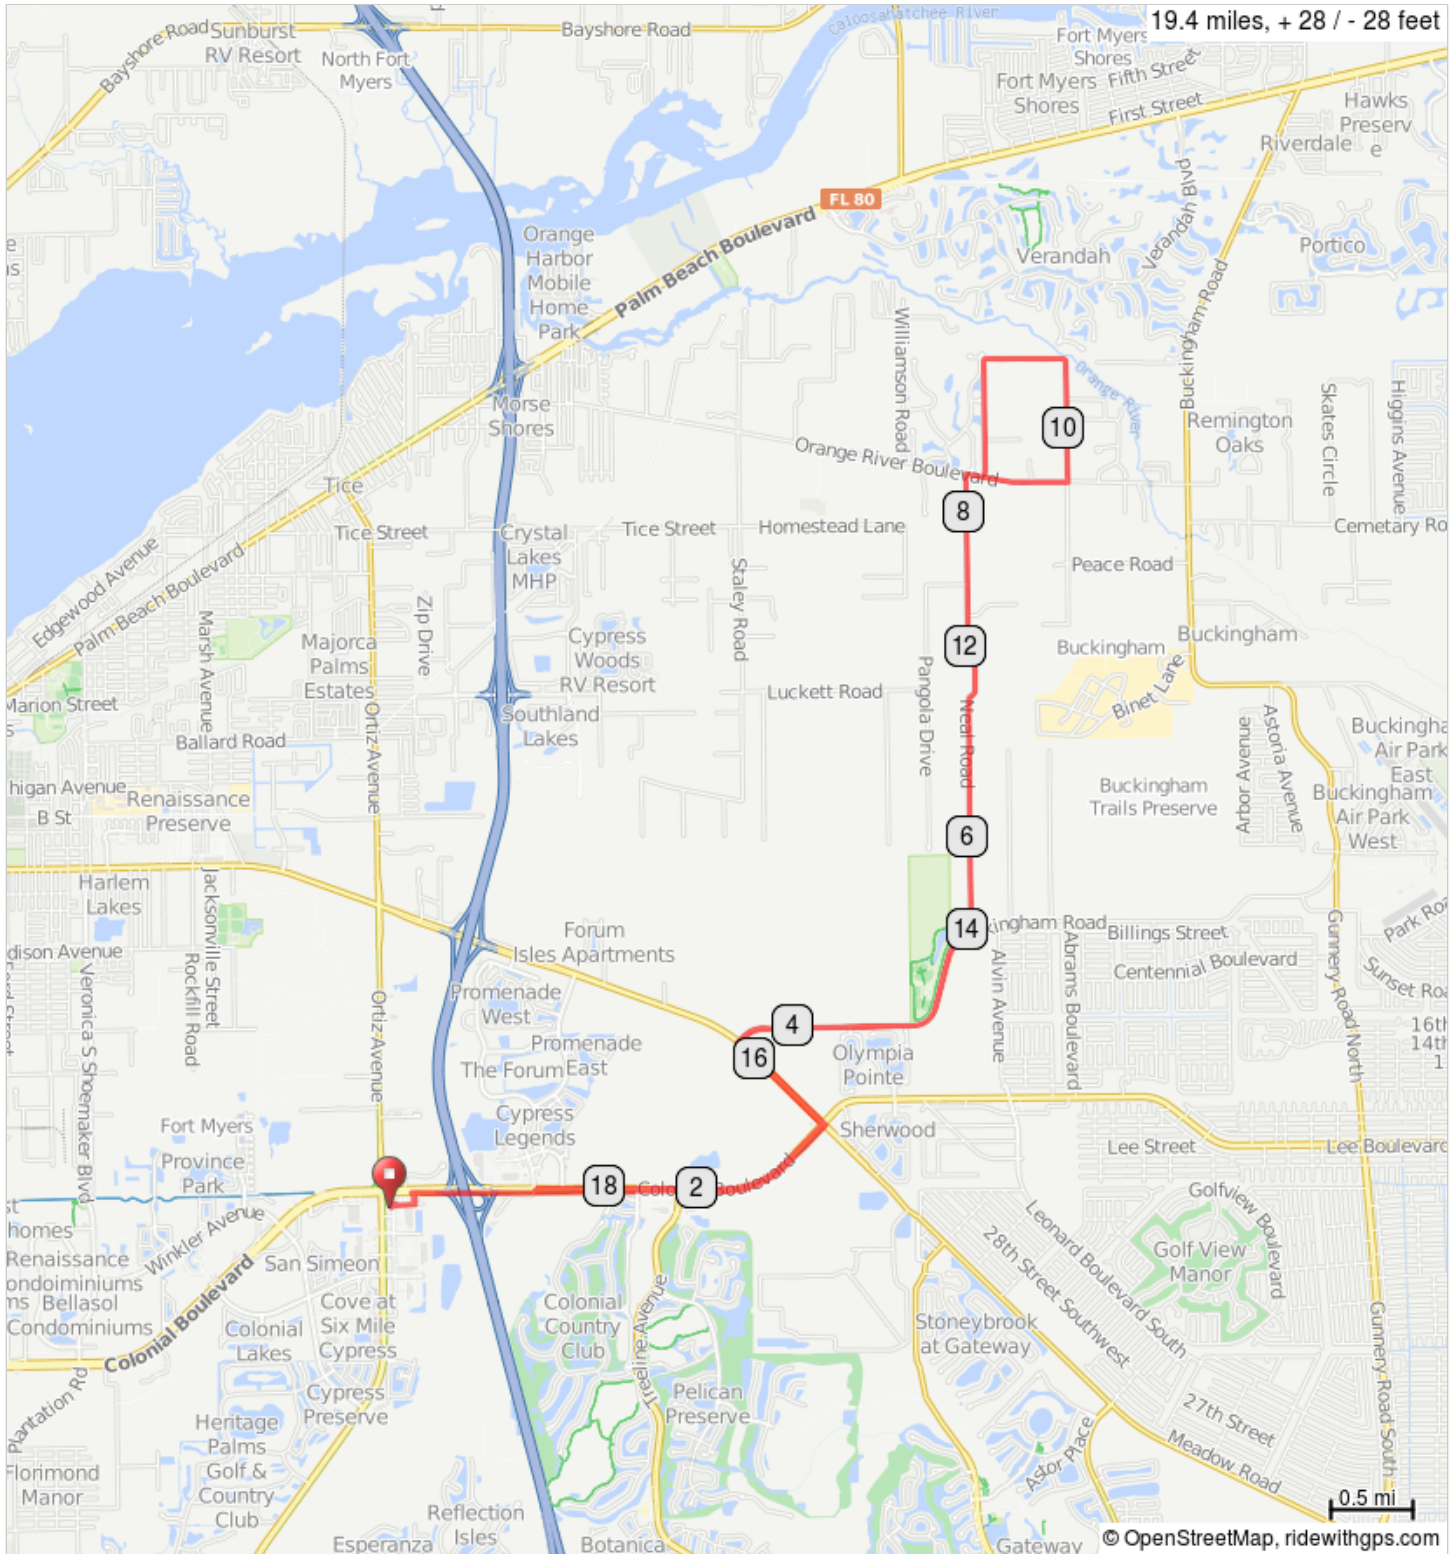

# Buckingham Farms 20

## Buckingham Farms 20

1.	0.0	0.0	▀	Start of route	0.1
2.	0.1	0.1	←	L onto Dani Dr	0.1
3.	0.2	0.1	←	L onto Rolfes Road	0.1
4.	0.3	0.1	→	R onto Colonial Blvd	2.7
5.	2.9	2.7	←	L onto FL-82 W	0.7
6.	3.6	0.7	→	R onto Buckingham Rd	1.8
7.	5.4	1.8	←	L onto Neal Rd	2.8
8.	8.3	2.8	→	R onto Orange River Blvd	0.1
9.	8.4	0.1	←	L onto Orange River Loop Rd	2.0
10.	10.3	2.0	→	R onto Orange River Blvd - STOP at Buckingham Farms on R	0.6
11.	10.9	0.6	←	L onto Neal Rd	2.8
12.	13.8	2.8	→	R onto Buckingham Rd	2.1
13.	15.8	2.1	←	L onto FL-82 E	0.7
14.	16.5	0.7	→	R onto Colonial Blvd - Cross to South side of Colonial at the Forum	2.6
15.	19.2	2.6	←	L onto Rolfes Road	0.1
16.	19.3	0.1	→	R onto Dani Dr	0.2
17.	19.4	0.2	▀	End of route	0.0

[www.trekbikestoreusa.com](http://www.trekbikestoreusa.com)

19.4 miles. +28/-28 feet