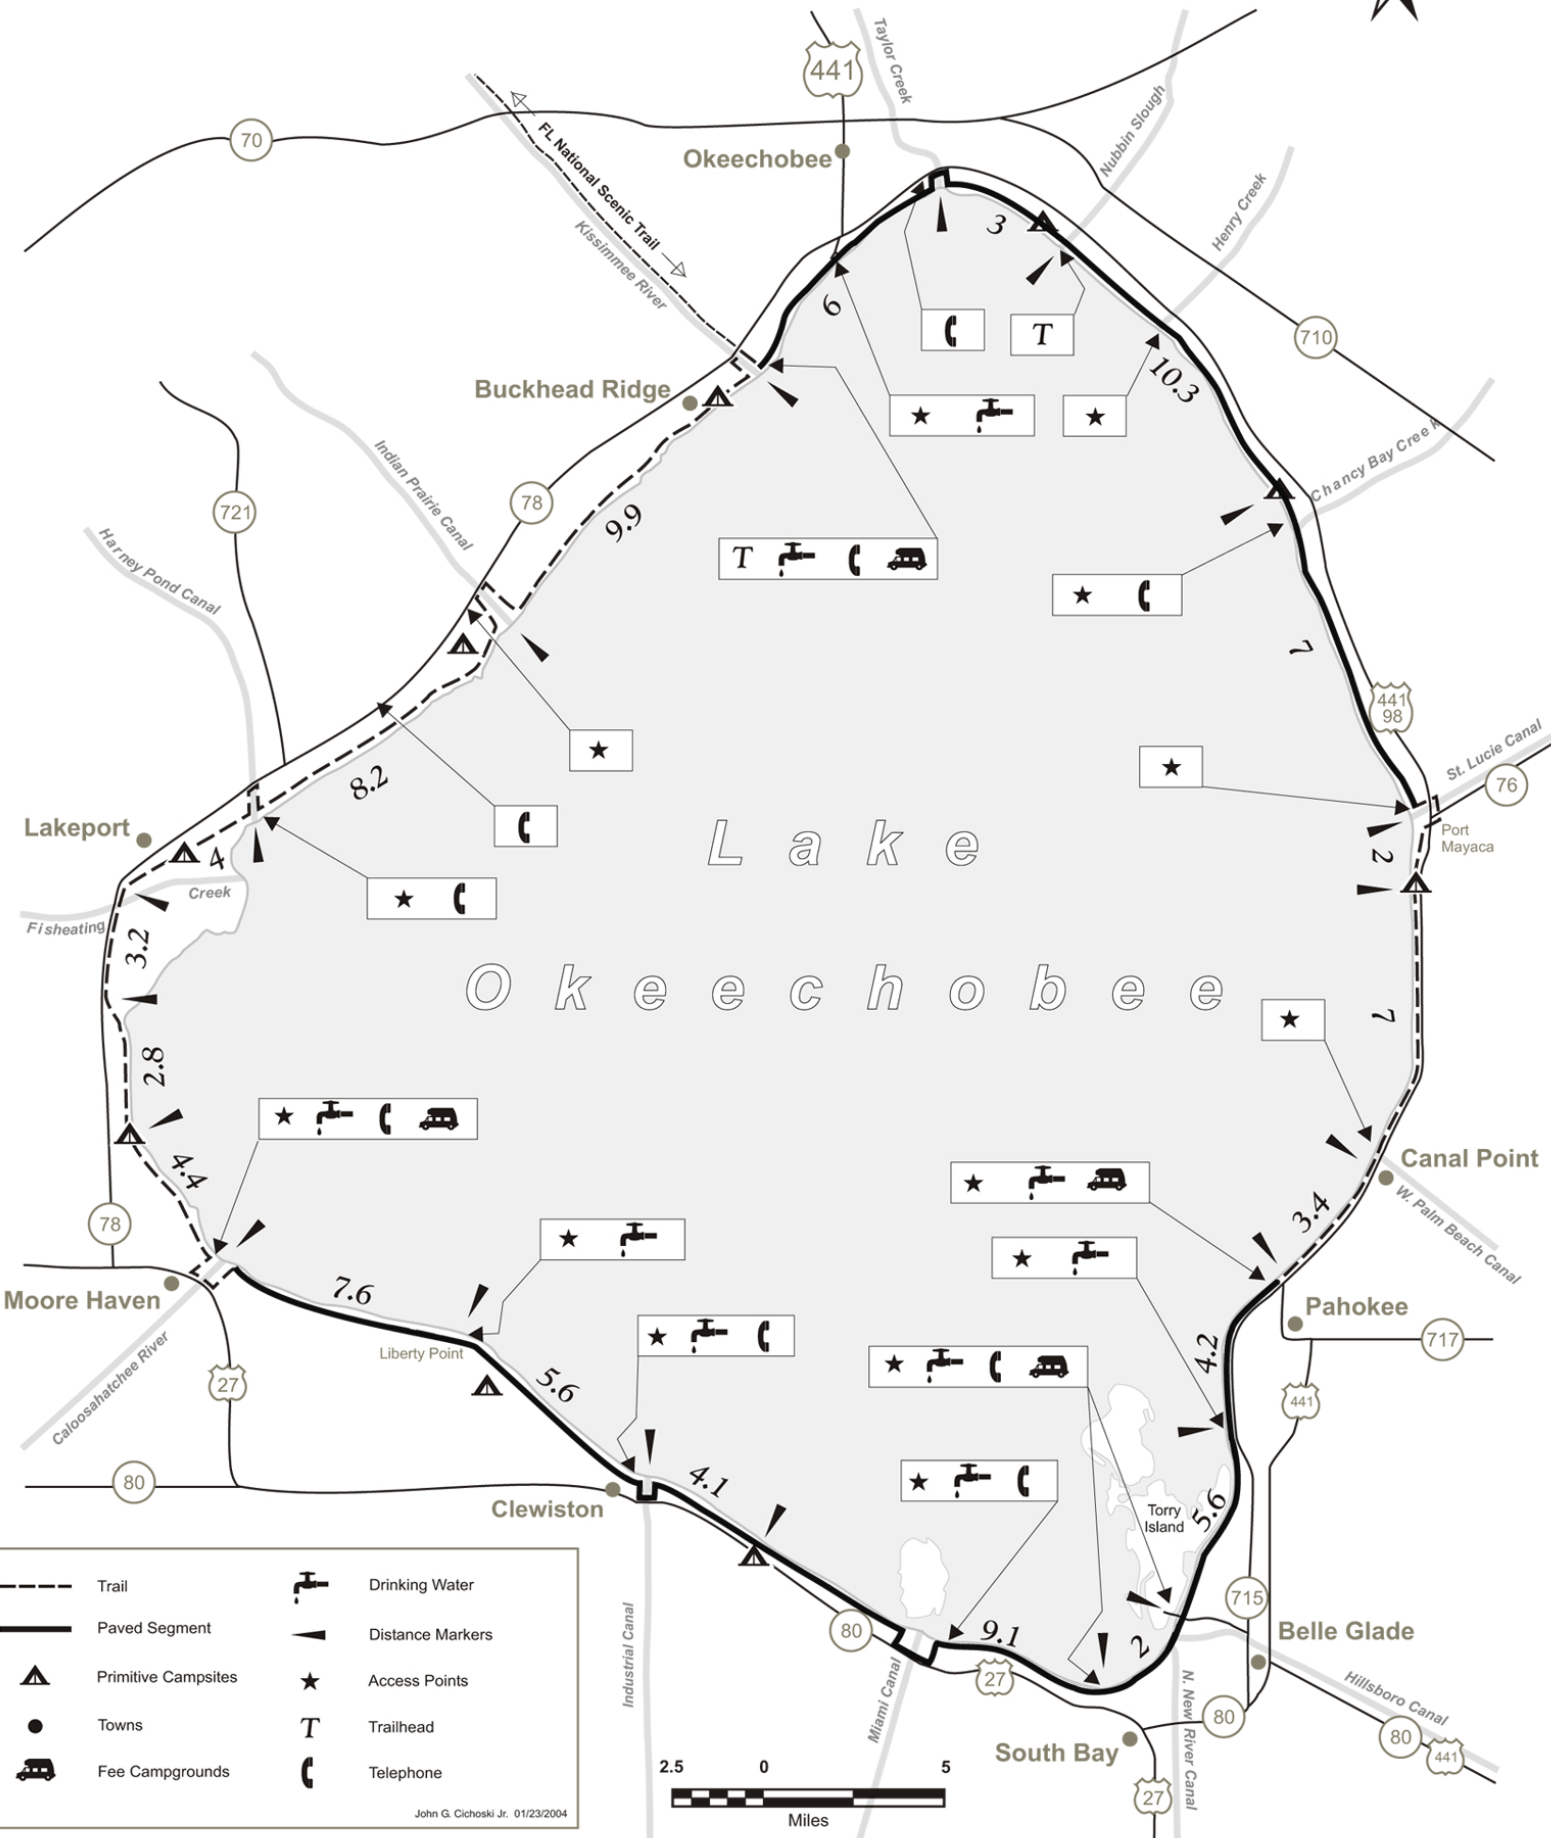

LAKE OKEECHOBEE SCENIC TRAIL

	Trail		Drinking Water
	Paved Segment		Distance Markers
	Primitive Campsites		Access Points
	Towns		Trailhead
	Fee Campgrounds		Telephone

John G. Cichoski Jr. 01/23/2004