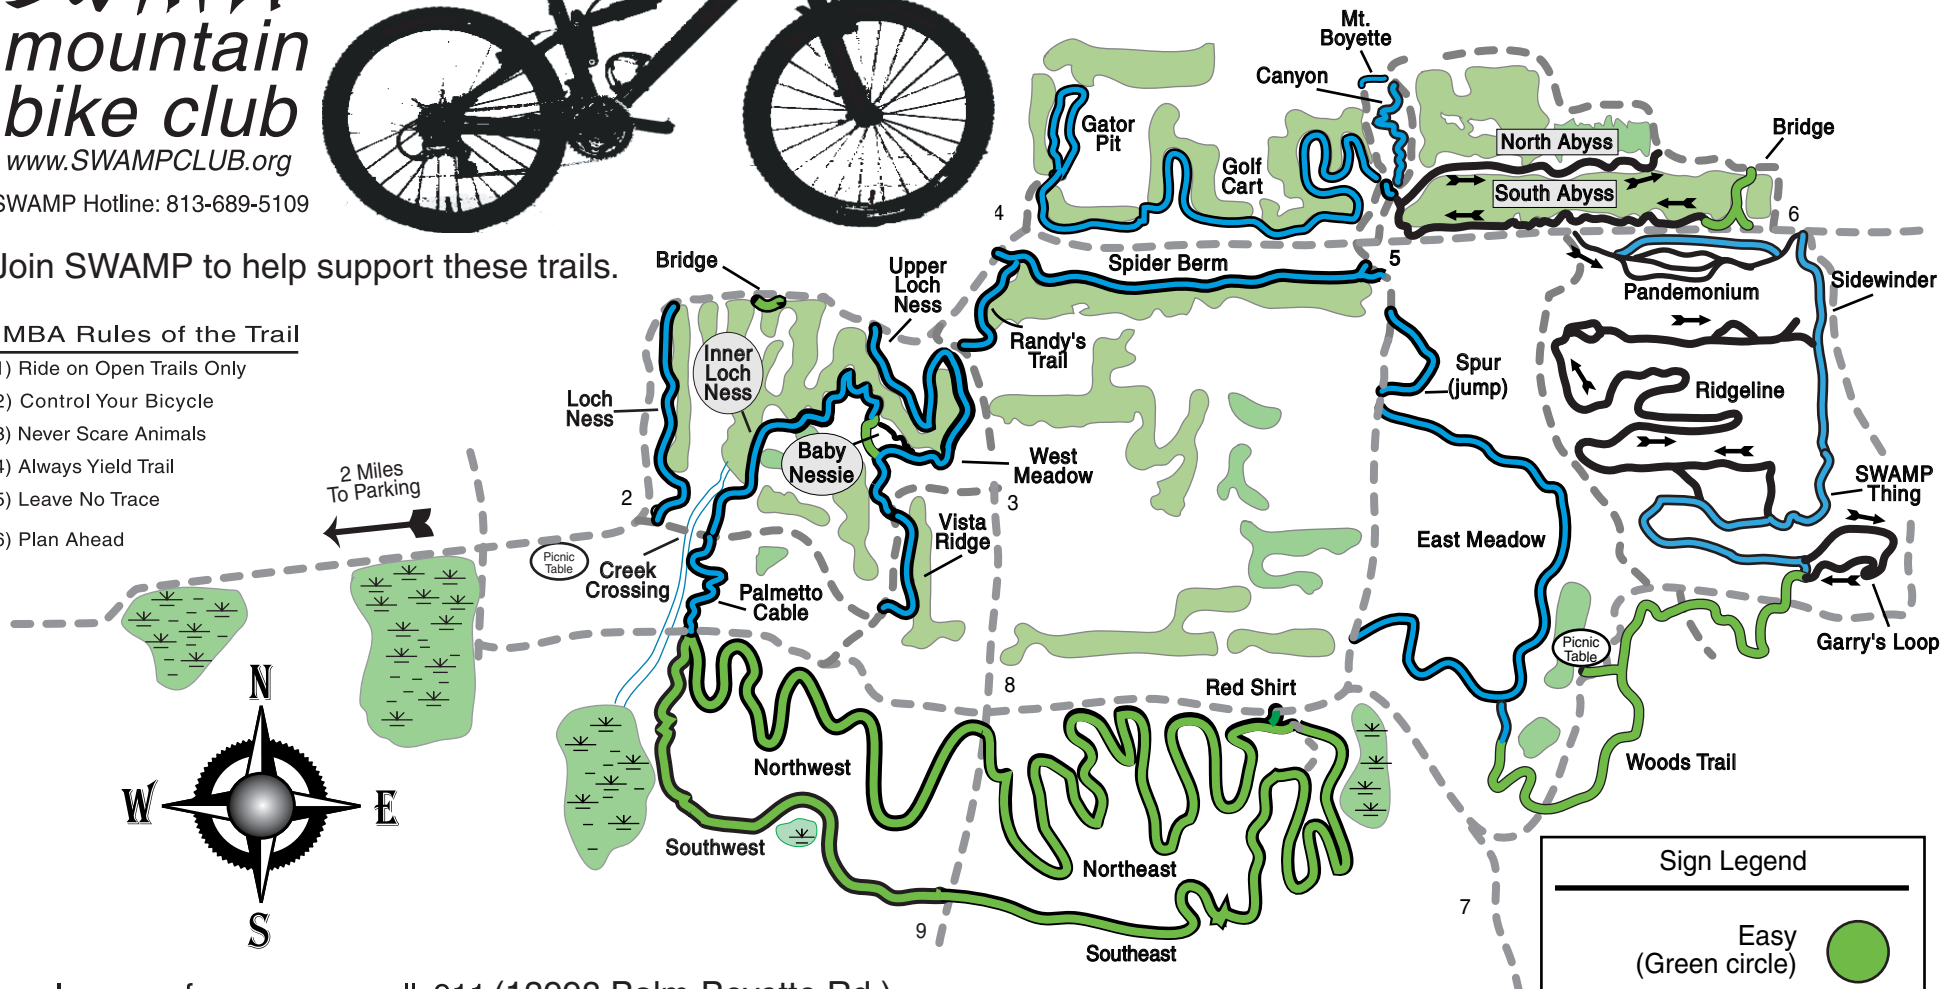

SWAMP mountain bike club

www.SWAMPCLUB.org

SWAMP Hotline: 813-689-5109

BALM-BOYETTE NATURE PRESERVE MOUNTAIN BIKE TRAILS

Join SWAMP to help support these trails.

IMBA Rules of the Trail

- 1) Ride on Open Trails Only
- 2) Control Your Bicycle
- 3) Never Scare Animals
- 4) Always Yield Trail
- 5) Leave No Trace
- 6) Plan Ahead

In case of emergency call: 911 (13998 Balm-Boyette Rd.)

Sign Legend	
Easy (Green circle)	
Intermediate (Blue square)	
Difficult (Black Diamond)	
Very Difficult (Dbl. Black Diamond)	

All black trails one way!

Map by: GARRY ROSSETER
Updated: 5/28/08