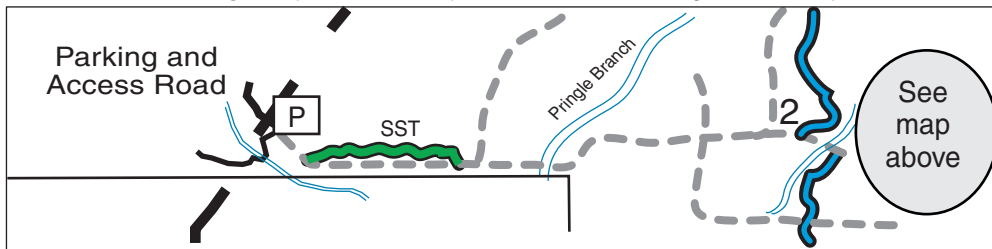

SWAMP mountain bike club

www.SWAMPCLUB.org

SWAMP Hotline: 813-689-5109

BALM-BOYETTE NATURE PRESERVE MOUNTAIN BIKE TRAILS

Join SWAMP to help support these trails.

IMBA Rules of the Trail

- 1) Ride on Open Trails Only
- 2) Control Your Bicycle
- 3) Never Scare Animals
- 4) Always Yield Trail
- 5) Leave No Trace
- 6) Plan Ahead

In case of emergency call: 911 (13998 Balm-Boyette Rd.)

Sign Legend	
Easy (Green circle)	
Intermediate (Blue square)	
Difficult (Black Diamond)	
Very Difficult (Dbl. Black Diamond)	

All black trails one way!