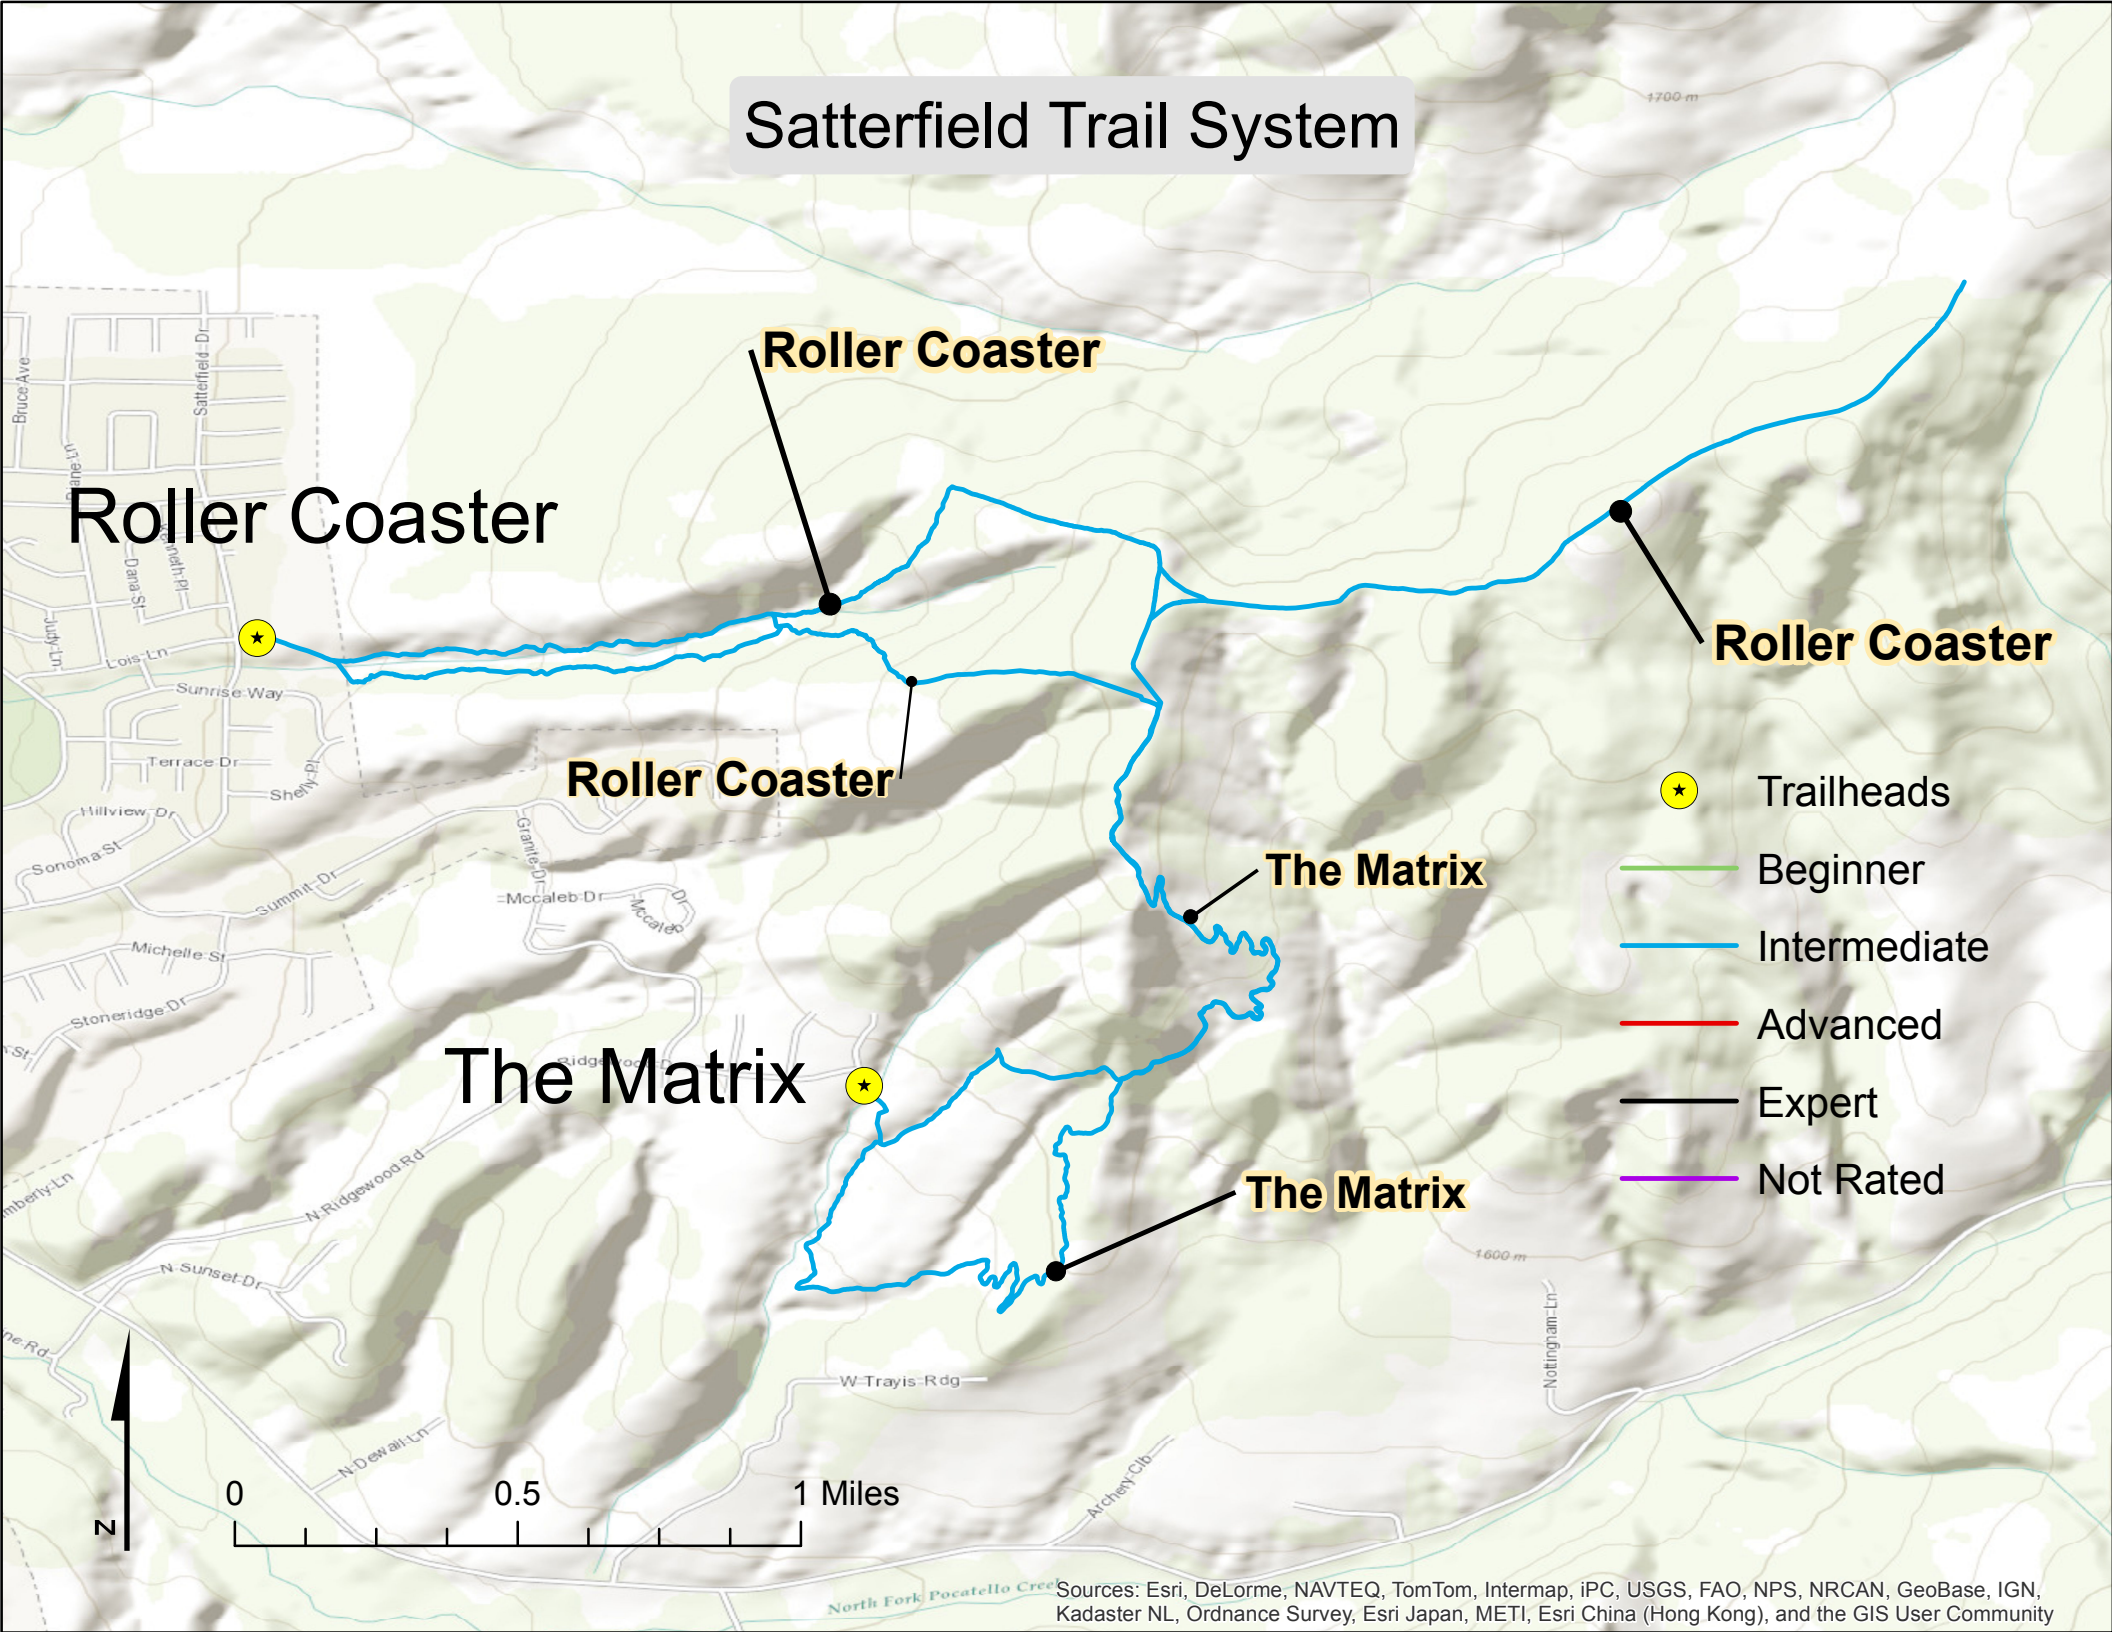

Satterfield Trail System

Roller Coaster

Roller Coaster

Roller Coaster

Roller Coaster

The Matrix

The Matrix

The Matrix

Trailheads

Beginner

Intermediate

Advanced

Expert

Not Rated

0 0.5 1 Miles

Sources: Esri, DeLorme, NAVTEQ, TomTom, Intermap, IPC, USGS, FAO, NPS, NRCAN, GeoBase, IGN, Kadaster NL, Ordnance Survey, Esri Japan, METI, Esri China (Hong Kong), and the GIS User Community