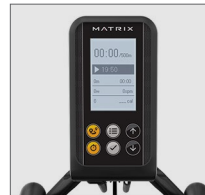

Self-powered Console

An adjustable, backlit console makes it easy to see complete workout data to you measure your improvement, and the clearly defined quick keys offer instant access to popular training programs at the touch of a button.