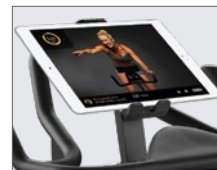

## MORE THAN A STUDIO CYCLE

If you love a real studio ride, our new ICR50 makes it easy to take on a virtually limitless variety of cycling workouts in the comfort of your own home. Advanced ergonomics and precision design deliver performance every bit as intense as your favorite class. The optional 22" IX Display completes the immersive experience when you connect your device to stream live and on-demand classes, virtual courses or your favorite entertainment. ICR50 cycle is even Bluetooth compatible to work with the leading training apps.

With IX Display\*

With LCD Console\*

Without Console

\*See reverse for optional console details

TECH SPECS 	
HANDLEBARS	Multi-position with Vertical Adjustment
PEDALS	Dual-sided with SPD Clips and Toe Cages
Q-FACTOR	159 mm / 6.26"
SEAT	Padded Sport Saddle with Vertical and Horizontal Adjustment
RESISTANCE SYSTEM	Magnetic, Precision Resistance Lever
RESISTANCE LEVELS	1-11
POWER REQUIREMENT	1 AA Battery (Powers the Bluetooth Module)
CONNECTIVITY	Bluetooth FTMS
DATA SHARING WITH THIRD-PARTY APPS	Zwift, Peloton (iOS), Kinomap, Sufferfest (Windows 10), Tacx (iOS), FitDisplay**
DIMENSIONS (L x W x H)	135 x 57 x 109 cm / 53" x 22.5" x 43"
PRODUCT WEIGHT	52 kg / 114 lbs.
USER WEIGHT CAPACITY	136 kg / 300 lbs.
HOME WARRANTY	5 Years Frame, 3 Years Parts, 1 Year Labor

### Integrated Device Holder

Keep your smartphone or tablet clearly in view for easy access to on-demand fitness, virtual rides and entertainment

### UPGRADE FOR A FULLY IMMERSIVE EXERCISE EXPERIENCE

Get a real studio cycling experience at home with a 22" immersive exercise display for streaming live and on-demand classes, motivating virtual courses or your favorite movies and shows from entertainment apps. Easily connect with your HDMI® to USB-C or Lightning cable to mirror your device on the high-definition LED screen. Or play your favorite apps from your streaming media device. (HDMI cables, media player and devices not included).