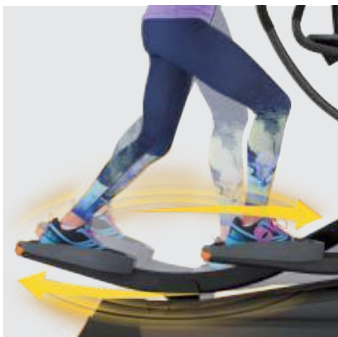

XT4700

As one of the best ellipticals available, the XT4700 is a top-of-the-line powerhouse loaded with exclusive Octane breakthroughs including SmartStride® Technology. Each additional included feature is designed to fuel every workout with exceptional comfort and to provide users with optimal performance to drive valuable results. Octane Fitness ellipticals give exercisers the ability to challenge themselves with intense workouts, yet still feel good both during and after their routines.

OCTANE ADVANTAGES

- Electronically adjustable stride 20"-28"
- SmartStride® technology
- Close pedal spacing
- Low step-up height
- Advanced training 30:30 and MMA

SMARTSTRIDE®

Automatically adjusts stride length from 20"-28" according to users' pace to align them properly for walking, jogging and running.

UPPER-BODY ERGONOMICS

MultiGrip and Converging Path handlebars engage the upper body and custom-fit exercisers.

REAL RUNNING MOTION

Delivers supremely comfortable natural movement and flow, both forward and backward. With close pedal spacing of 1.8", the body is properly aligned from head to toe minimizing stress on the joints and lower back.

LOW STEP-UP HEIGHT

A low step-up height makes it easy to enter and exit a workout.

XT4700 Specifications

• Standard ◦ Optional

KEY MECHANICAL FEATURES

Adjustable stride lengths	20"-28" (51 cm - 71 cm)
Electronically adjustable stride	•
Quiet motor	•
Close pedal spacing	1.8" (4.5 cm)
Low step-up height	•
Covered track and rollers	•
MultiGrip and Converging Path handlebars	•
Moving handlebar lock-out option	•
Side steps	◦
Phone holder	•
Water bottle holder	•
Tablet/reading rack*	•
Transport wheels	•