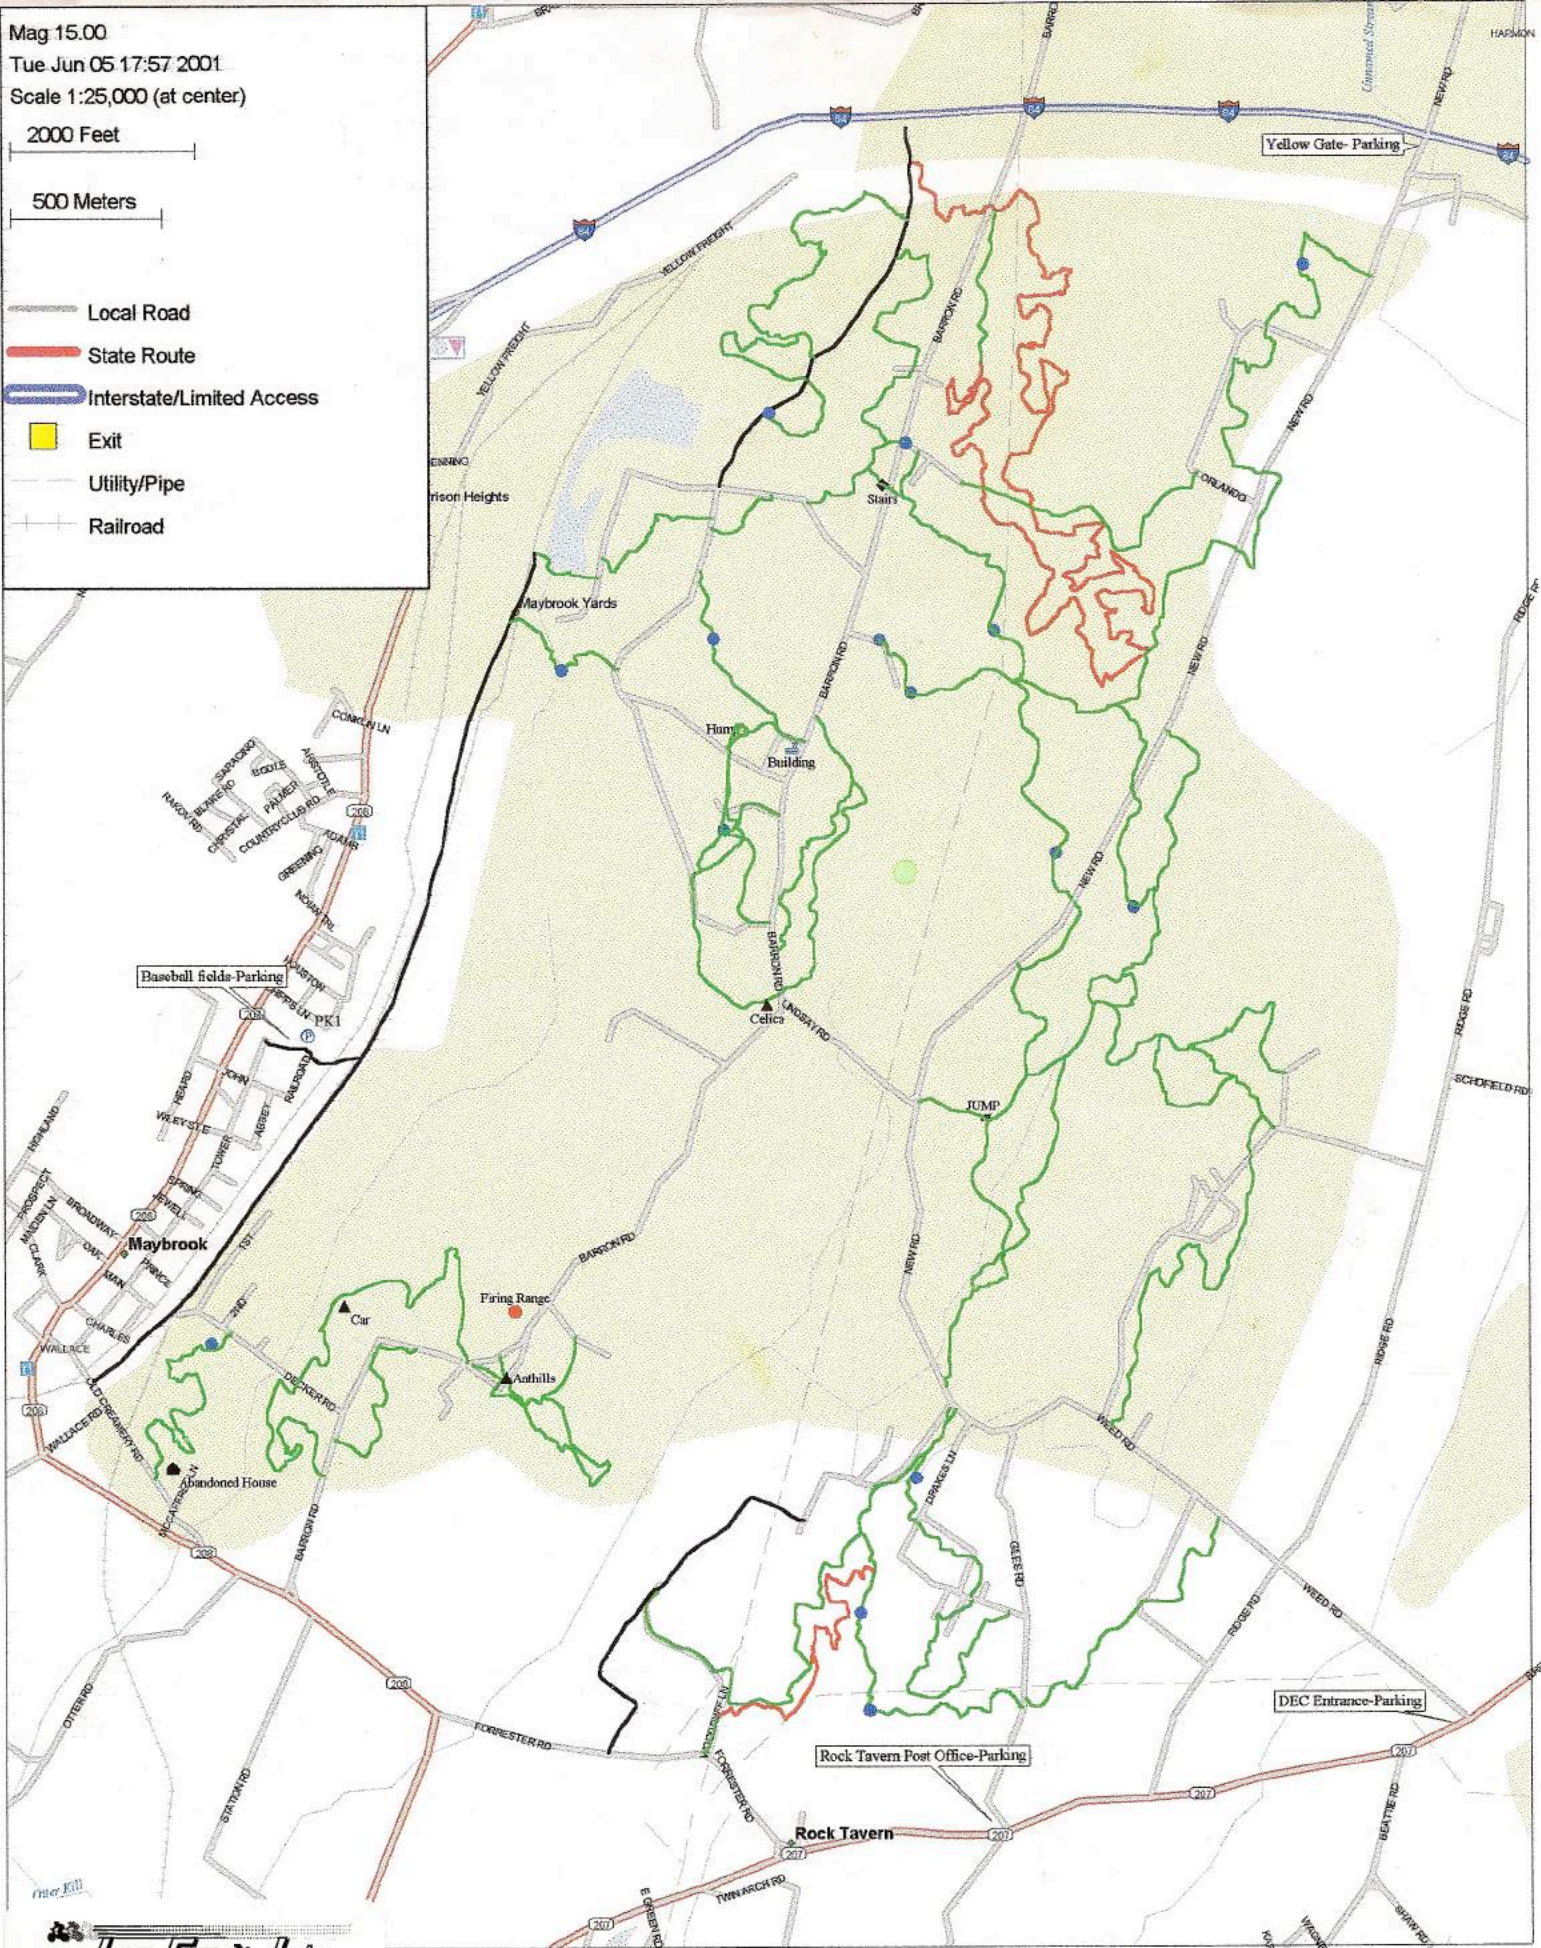

Mag 15.00
 Tue Jun 05 17:57 2001
 Scale 1:25,000 (at center)

2000 Feet

500 Meters

-  Local Road
-  State Route
-  Interstate/Limited Access
-  Exit
-  Utility/Pipe
-  Railroad

JOE FIX IT'S

Since 1946 • www.joefixits.com