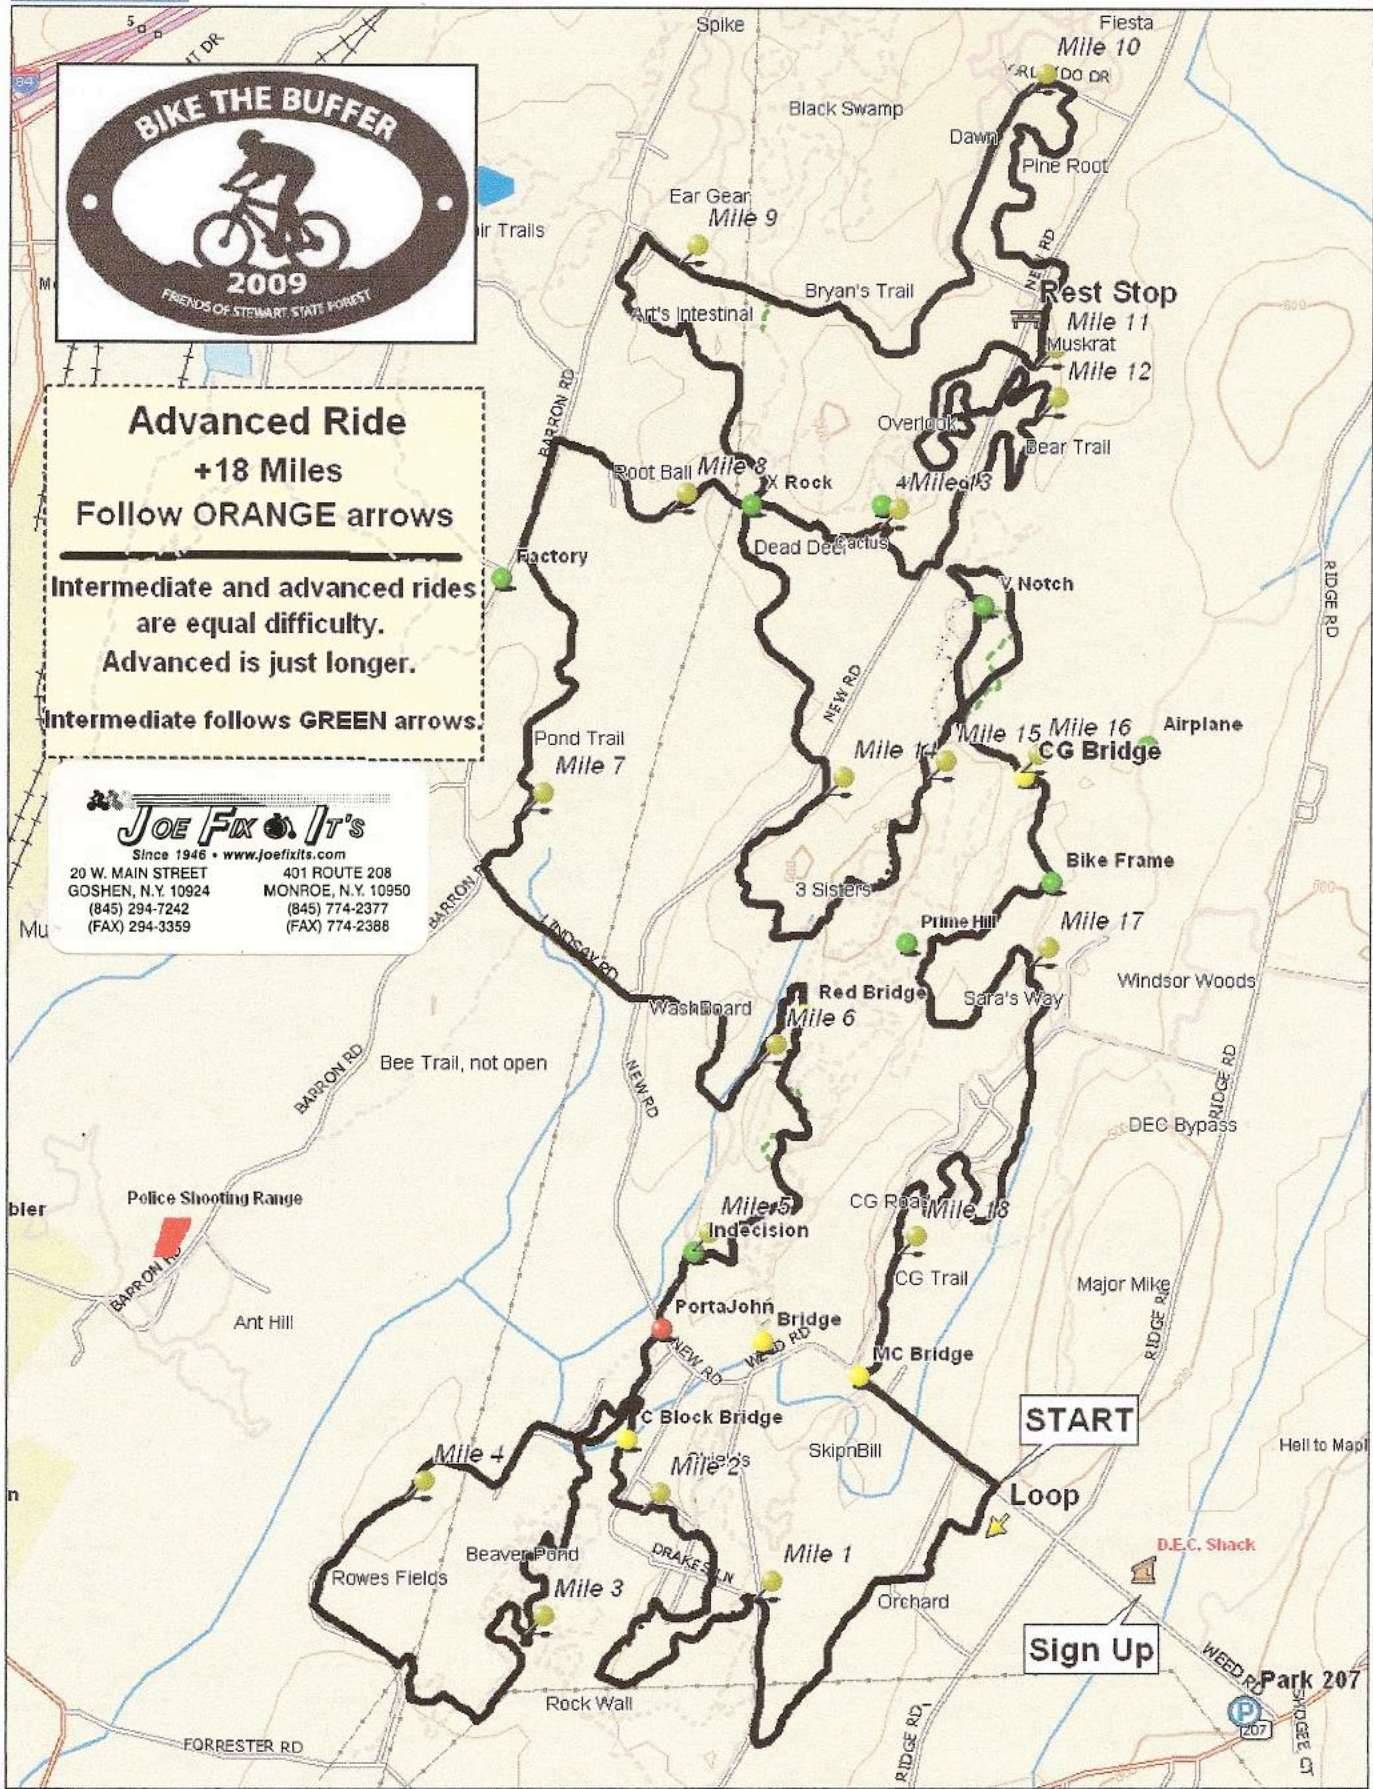

Advanced Ride
+18 Miles
Follow ORANGE arrows

Intermediate and advanced rides
 are equal difficulty.
 Advanced is just longer.

Intermediate follows GREEN arrows.

JOE FIX IT'S
 Since 1946 • www.joefixits.com
 20 W. MAIN STREET GOSHEN, N.Y. 10924 (845) 294-7242 (FAX) 294-3359
 401 ROUTE 208 MONROE, N.Y. 10950 (845) 774-2377 (FAX) 774-2388

Data use subject to license.
 © 2006 DeLorme, Topo USA® 6.0.
 www.delorme.com