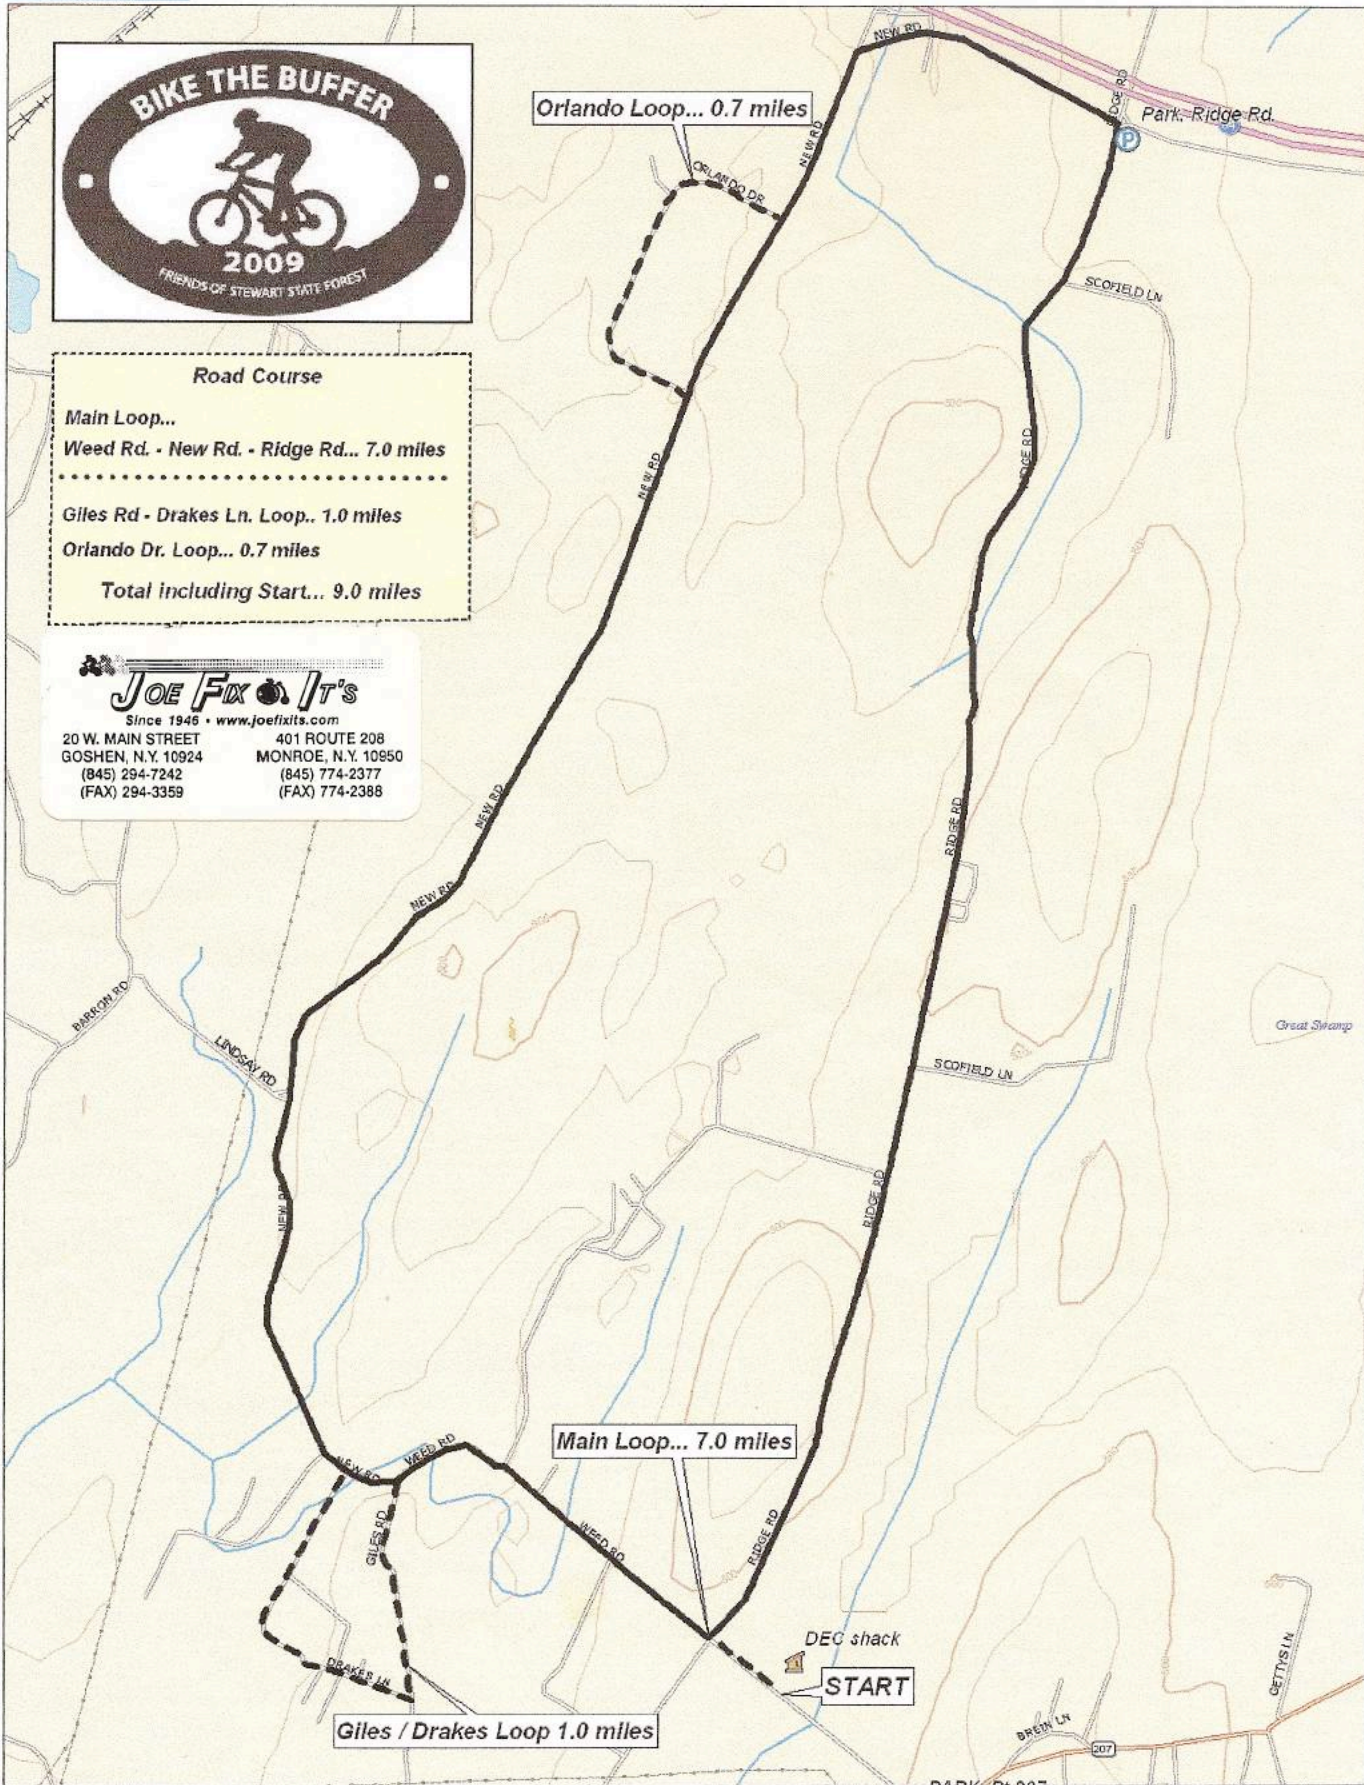

Road Course

Main Loop...
Weed Rd. - New Rd. - Ridge Rd... 7.0 miles

Giles Rd - Drakes Ln. Loop.. 1.0 miles
Orlando Dr. Loop... 0.7 miles

Total including Start... 9.0 miles

JOE FIX IT'S
Since 1946 • www.joefixits.com

20 W. MAIN STREET GOSHEN, N.Y. 10924 (845) 294-7242 (FAX) 294-3359	401 ROUTE 208 MONROE, N.Y. 10950 (845) 774-2377 (FAX) 774-2388