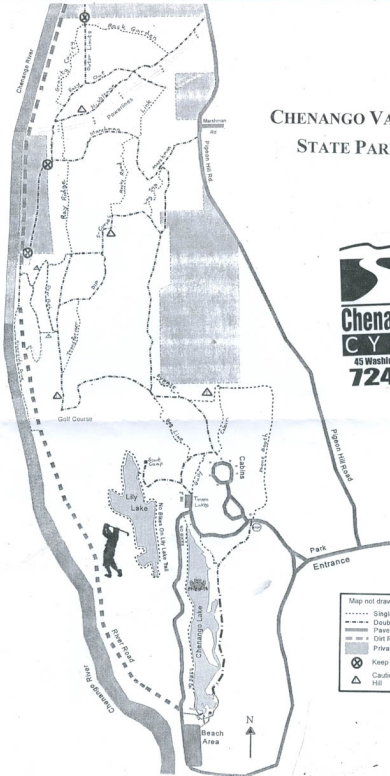

# CHENANGO VALLEY STATE PARK

**Chenango Point  
CYCLES**

45 Washington St. Binghamton

**724-7481**

- Map not drawn to scale
- ..... Single Track
  - Double Track
  - ===== Paved Road
  - ===== Dirt Road
  - Private Property
  - ⊗ Keep Out
  - △ Caution Steep Hill