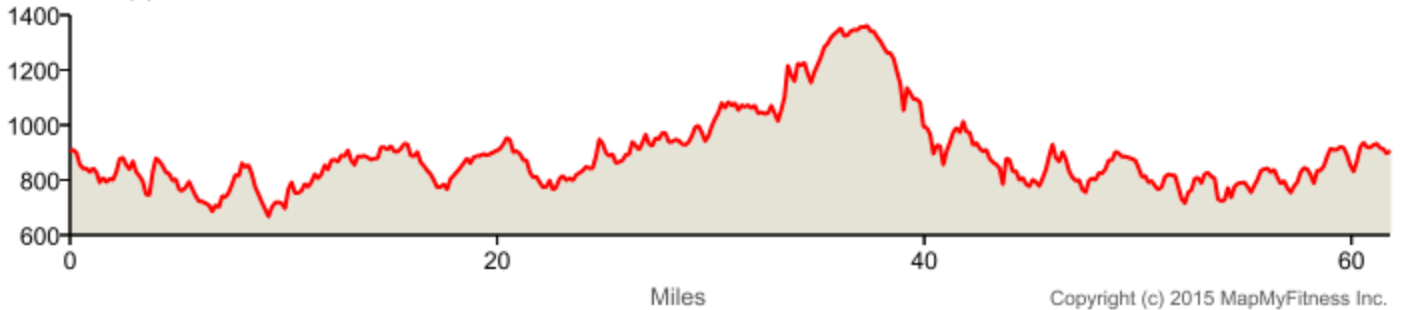

Century

Distance: 61.81 mi

Elevation: 3,596.93 ft (Max: 1,364.11 ft)

mapmyride

ELEVATION (ft)

Copyright (c) 2015 MapMyFitness Inc.