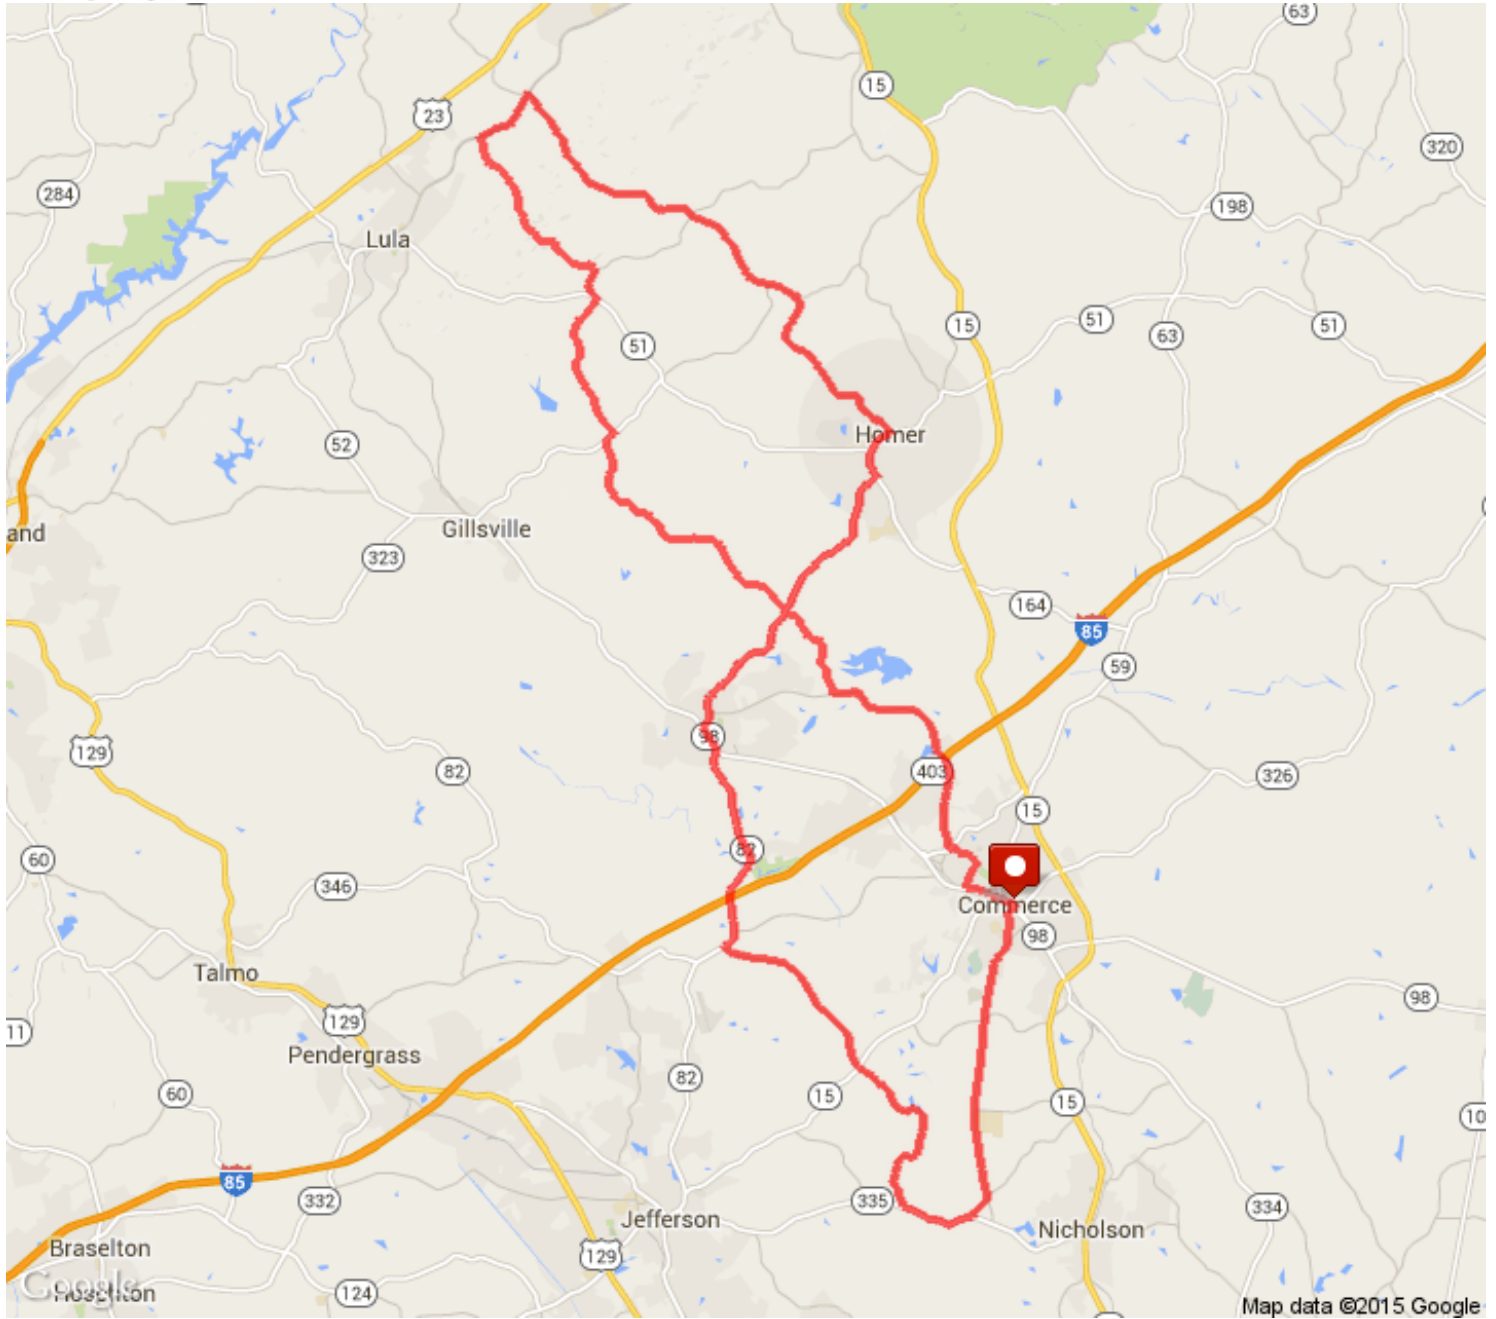

Century

Distance: 61.81 mi

Elevation: 3,596.93 ft (Max: 1,364.11 ft)

mapmyride

ELEVATION (ft)

Copyright (c) 2015 MapMyFitness Inc.