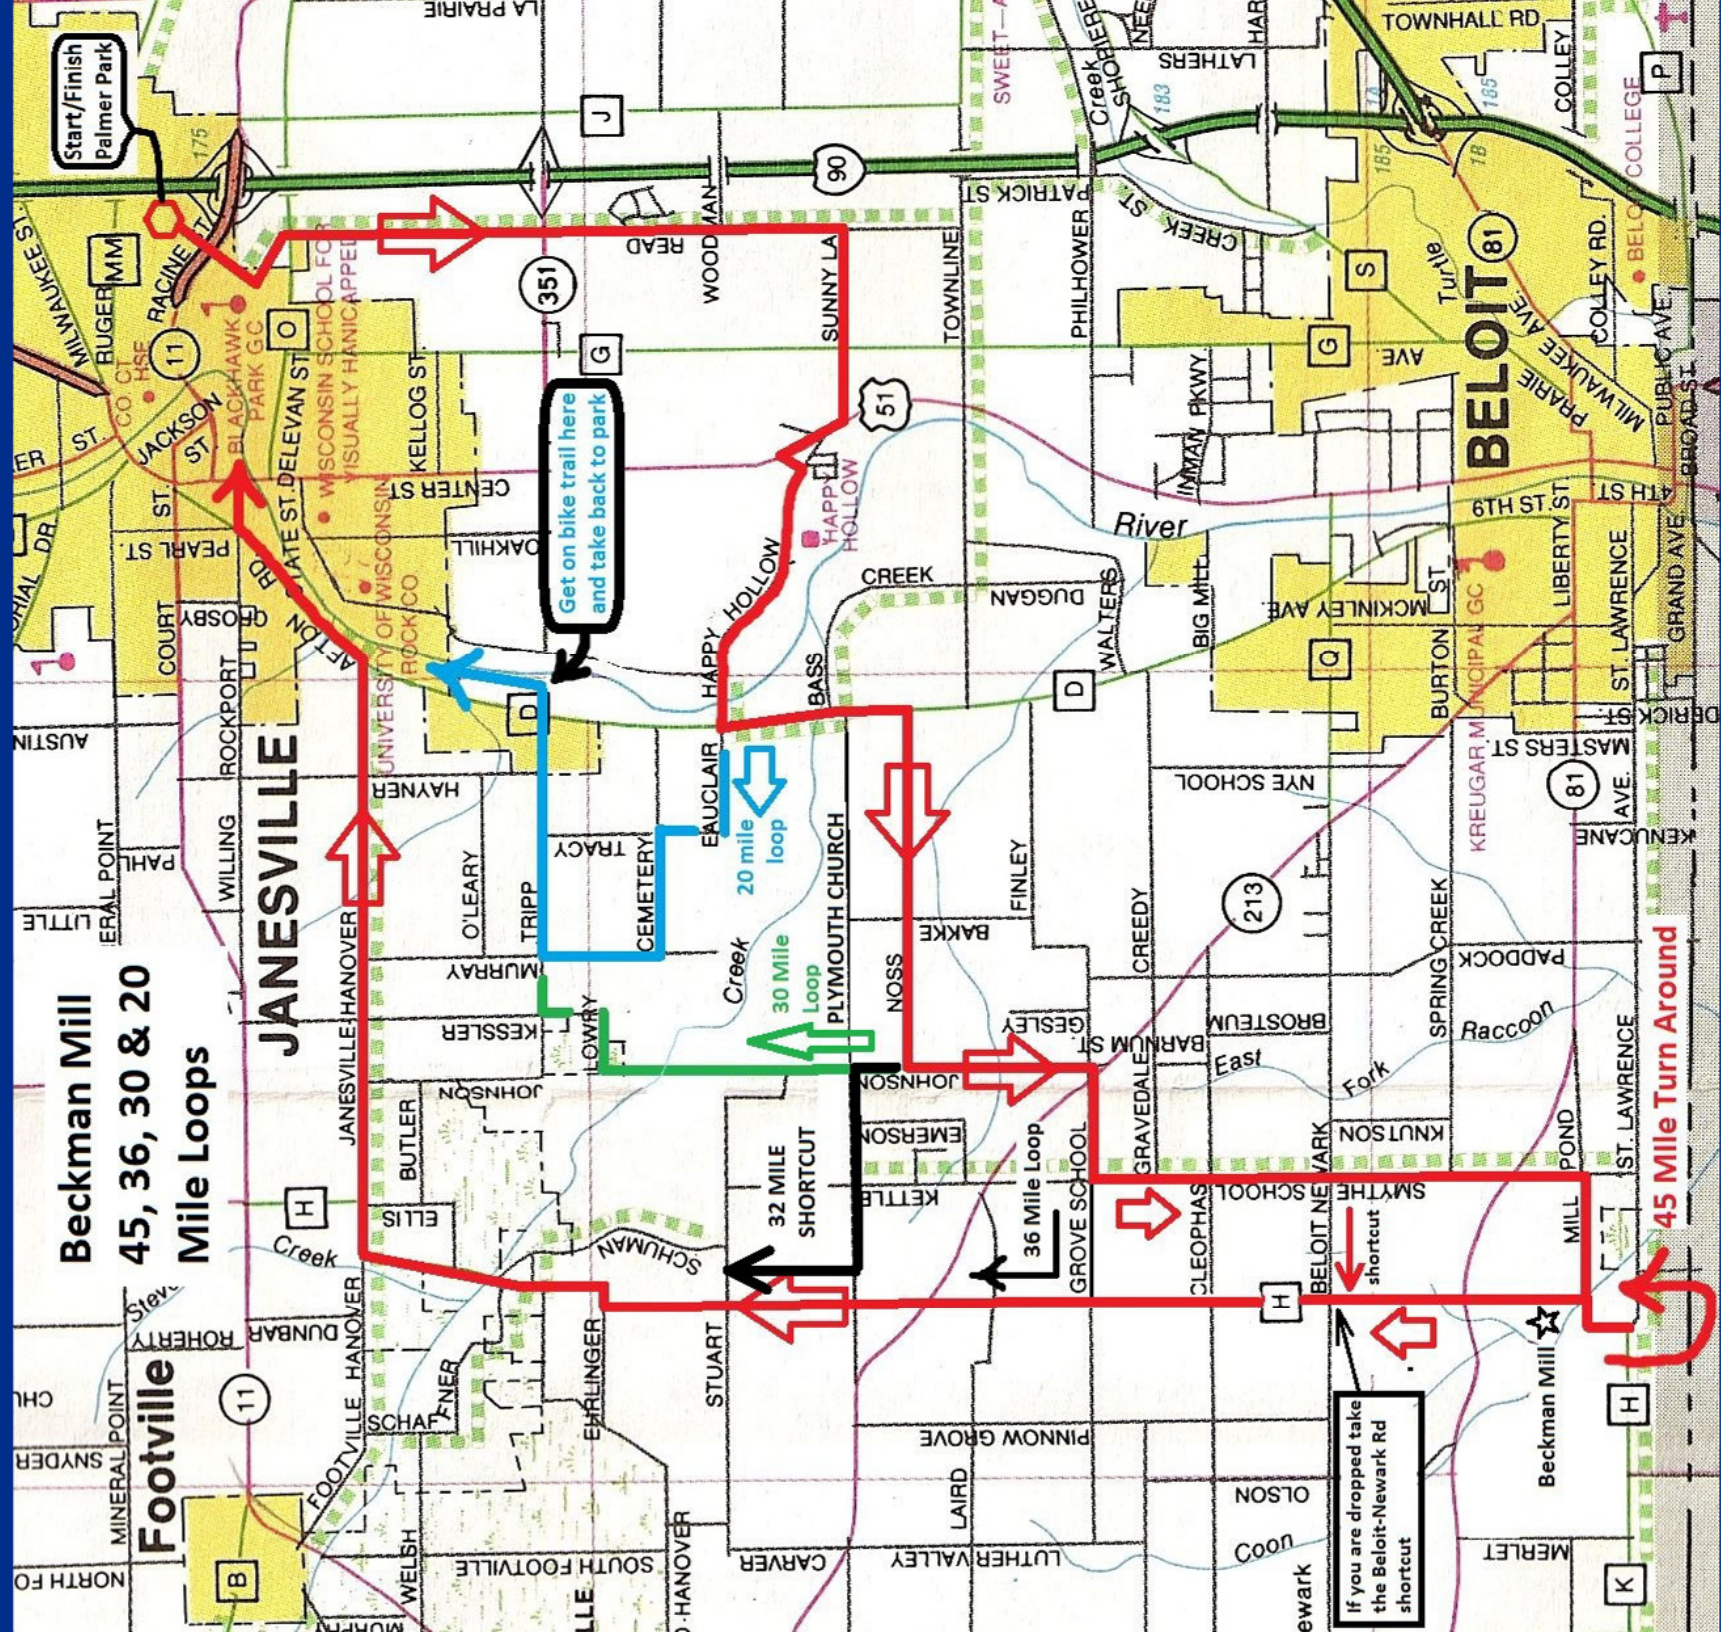

Beckman Mill 45, 36, 30 & 20 Mile Loops

Footville

JANESVILLE

BELOIT

45 Mile Turn Around

Get on bike trail here
and take back to park

If you are dropped take
the Beloit-Newark Rd
shortcut

32 MILE
SHORTCUT

30 Mile
Loop

20 mile
loop

Courtesy of the Janesville Velo Club