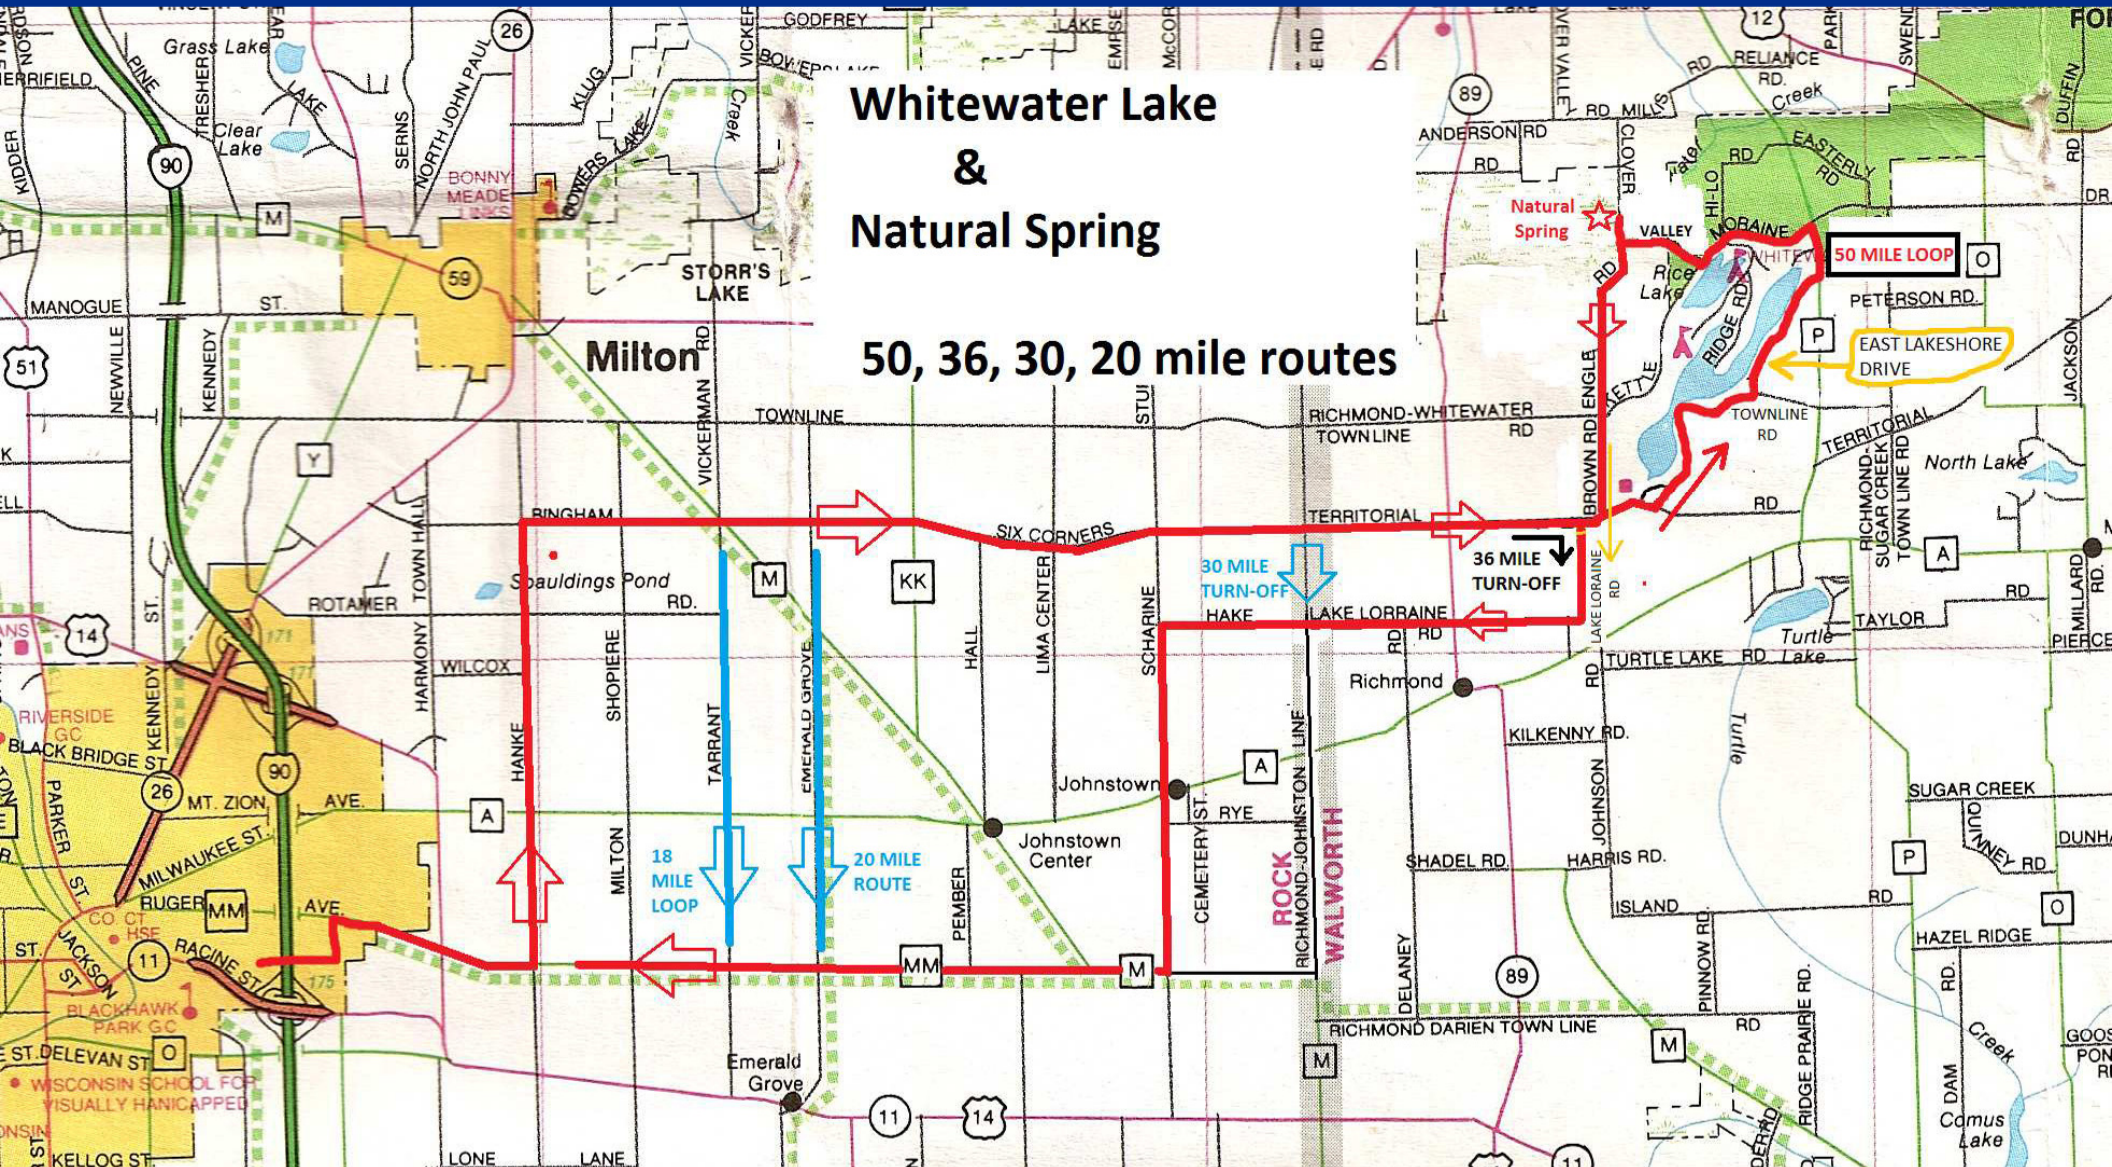

Whitewater Lake & Natural Spring

50, 36, 30, 20 mile routes

Courtesy of the Janesville Velo Club