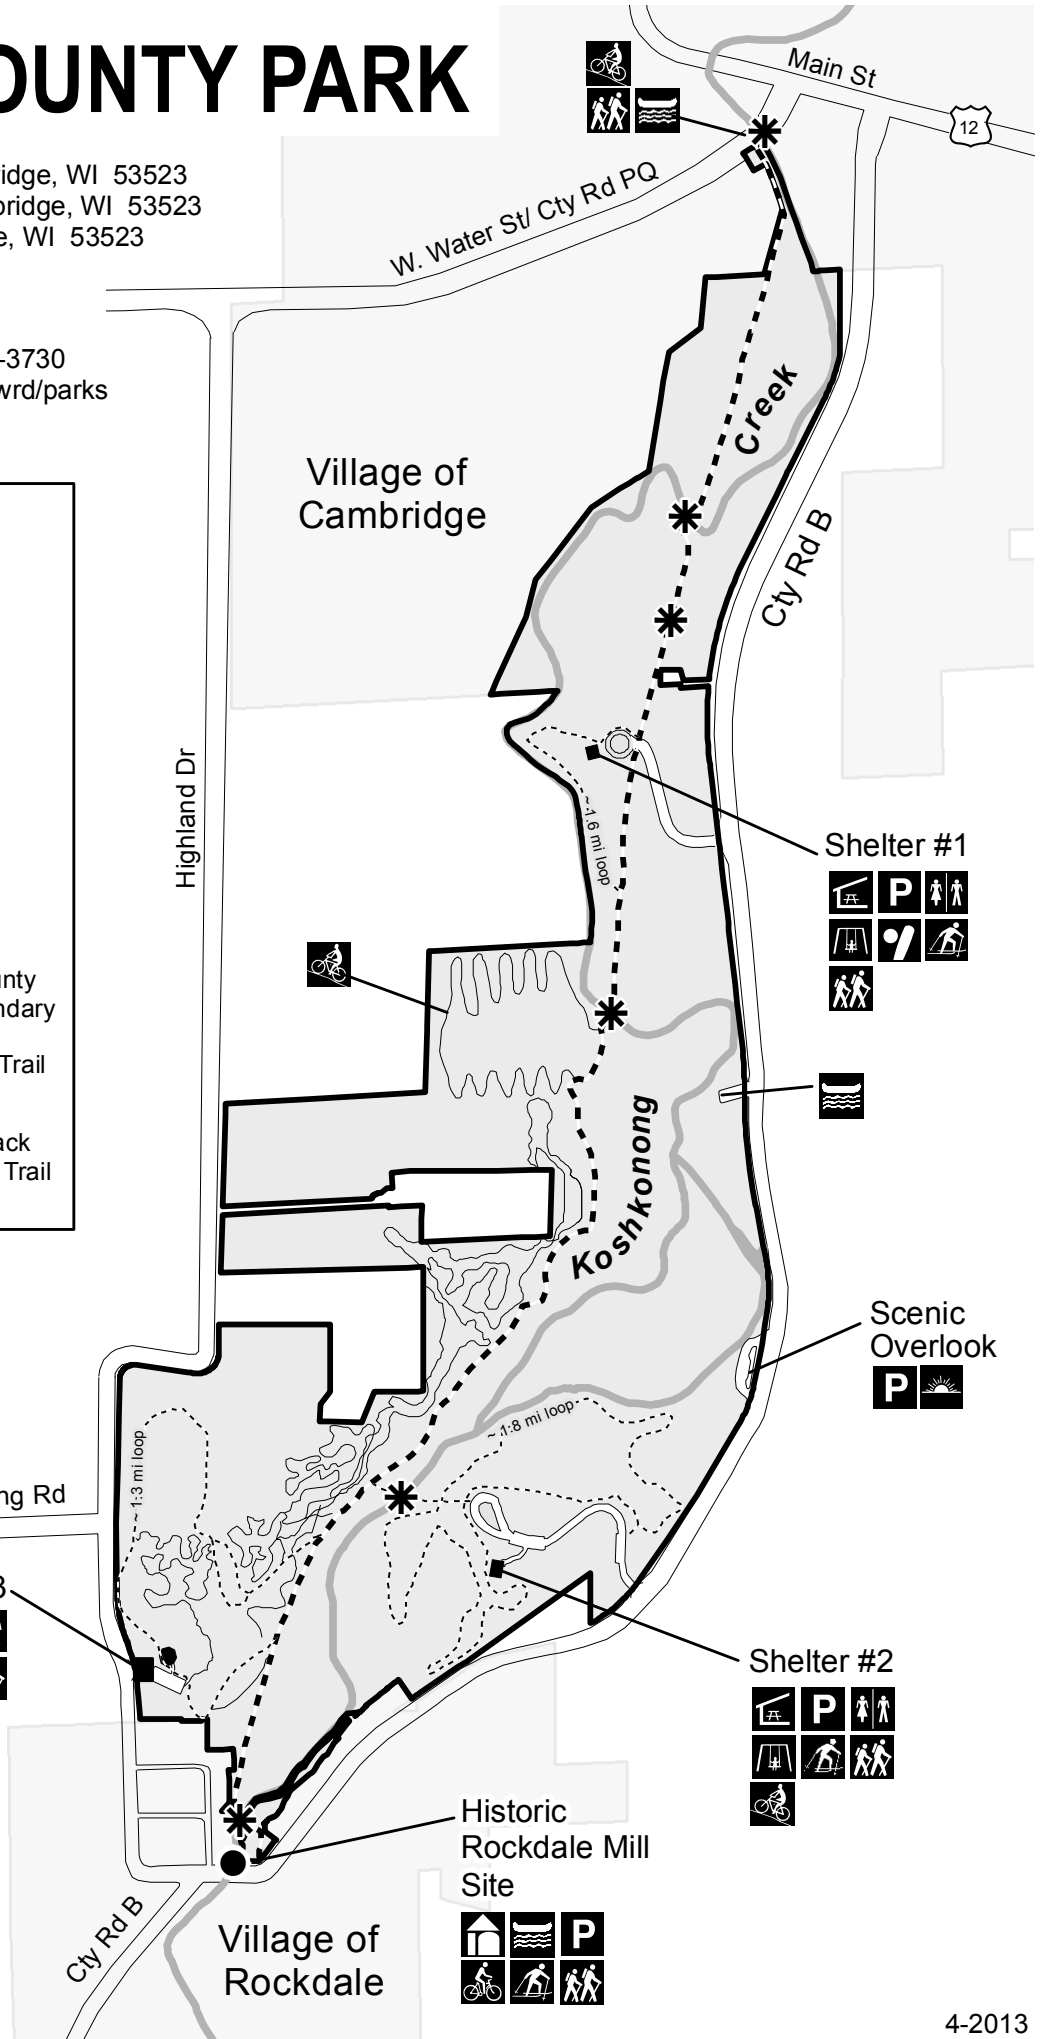

CAMROCK COUNTY PARK

Shelter #1 - 68 County Highway B, Cambridge, WI 53523
 Shelter #2 - 136 County Highway B, Cambridge, WI 53523
 Shelter #3 - 2334 Highland Rd, Cambridge, WI 53523

Dane County Parks Main Office: 608-224-3730
 Parks Website: www.countyofdane.com/lwrp/parks

	Baseball Field		Canoe Launch
	Bicycle Trail		Hiking Trail
	Cross-Country Ski Trail		Parking
	Historic Site		Play Area
	Mountain Biking		Shelter
	Picnic Area		Vista
	Restrooms		Dane County Park Boundary
	Bridge		Camrock Trail 2.4 miles
	Hiking/X-country Skiing/Mtn. Bike Trail		Single Track Mtn. Bike Trail

← To Hwy 73