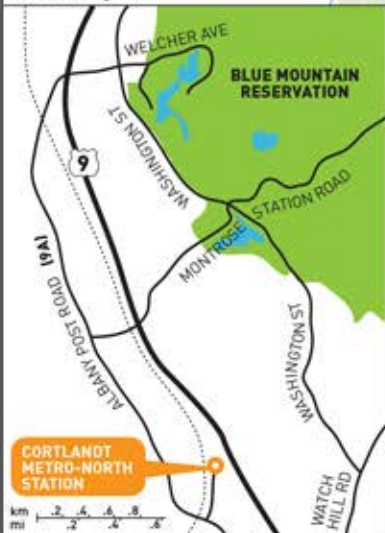

# WMBA Trail Map: BLUE MOUNTAIN RESERVATION

[ Peekskill, NY ]

Westchester Mountain Biking Association

## Area Map:

## Map Legend:

- Doubletrack
- Singletrack
- Trail Junction
- Bridge
- Marsh
- Blaze Color

## Difficulty:

- Easier trails** include the Dickey Brook Trail and Boundary Trail.
- More difficult trails** include all doubletrack trails excluding Ned's Left Lung and Limbo.
- Most difficult trails** include all singletrack trails plus Ned's Left Lung and Limbo.