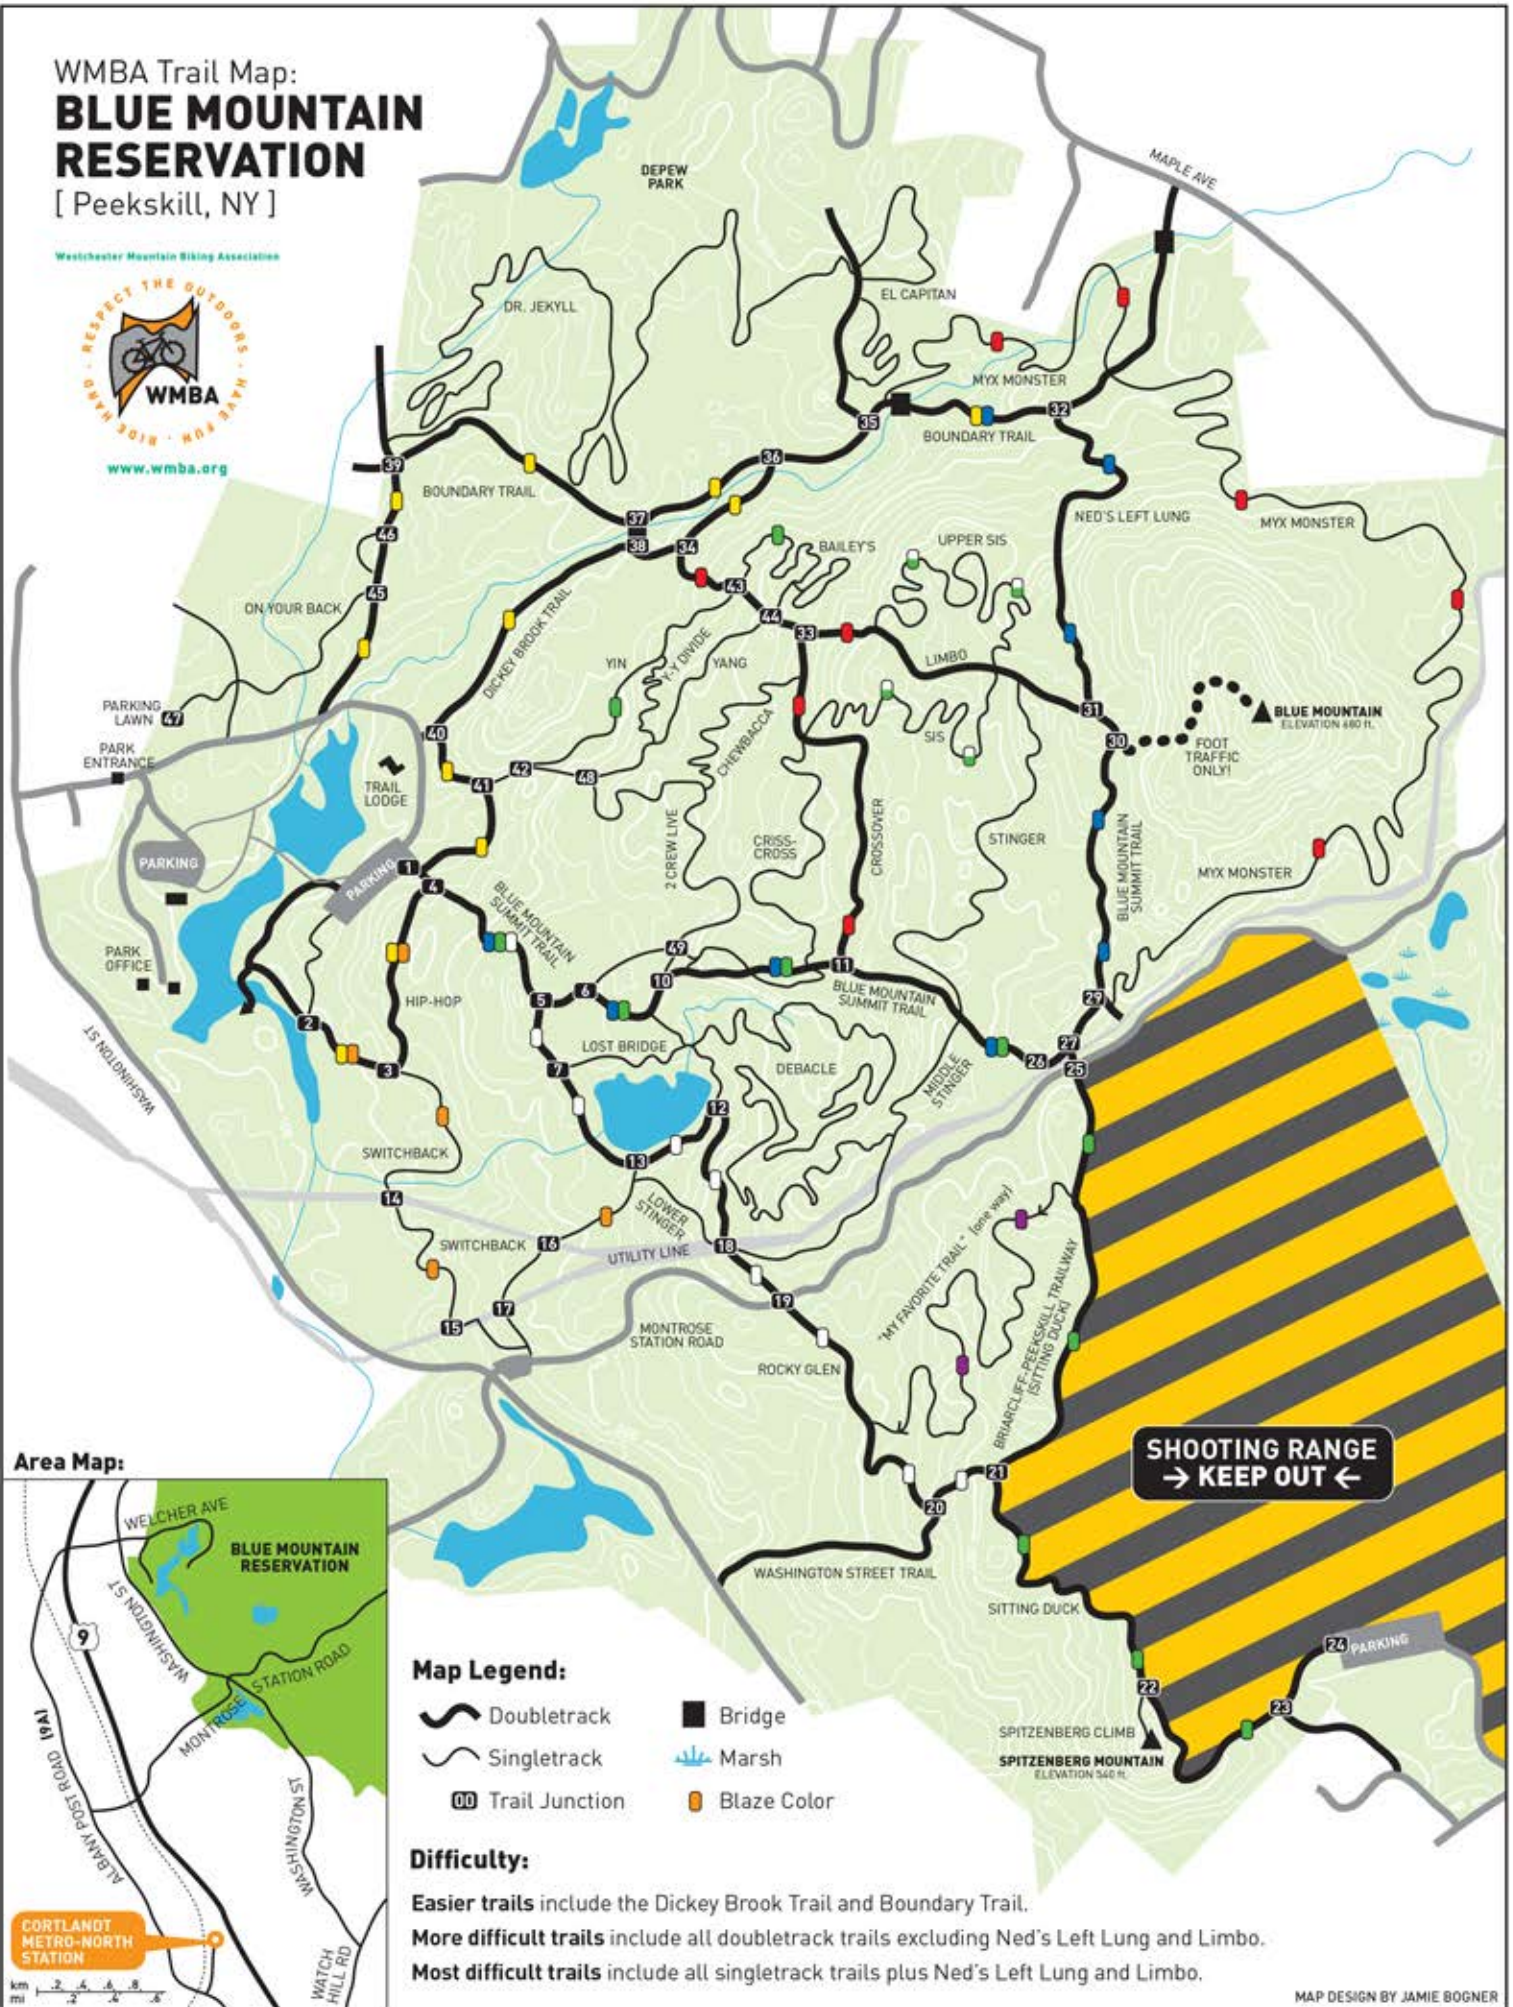

# WMBA Trail Map: BLUE MOUNTAIN RESERVATION

[ Peekskill, NY ]

Westchester Mountain Biking Association

## Area Map:

## Map Legend:

- Doubletrack
- Singletrack
- Trail Junction
- Bridge
- Marsh
- Blaze Color

## Difficulty:

- Easier trails** include the Dickey Brook Trail and Boundary Trail.
- More difficult trails** include all doubletrack trails excluding Ned's Left Lung and Limbo.
- Most difficult trails** include all singletrack trails plus Ned's Left Lung and Limbo.