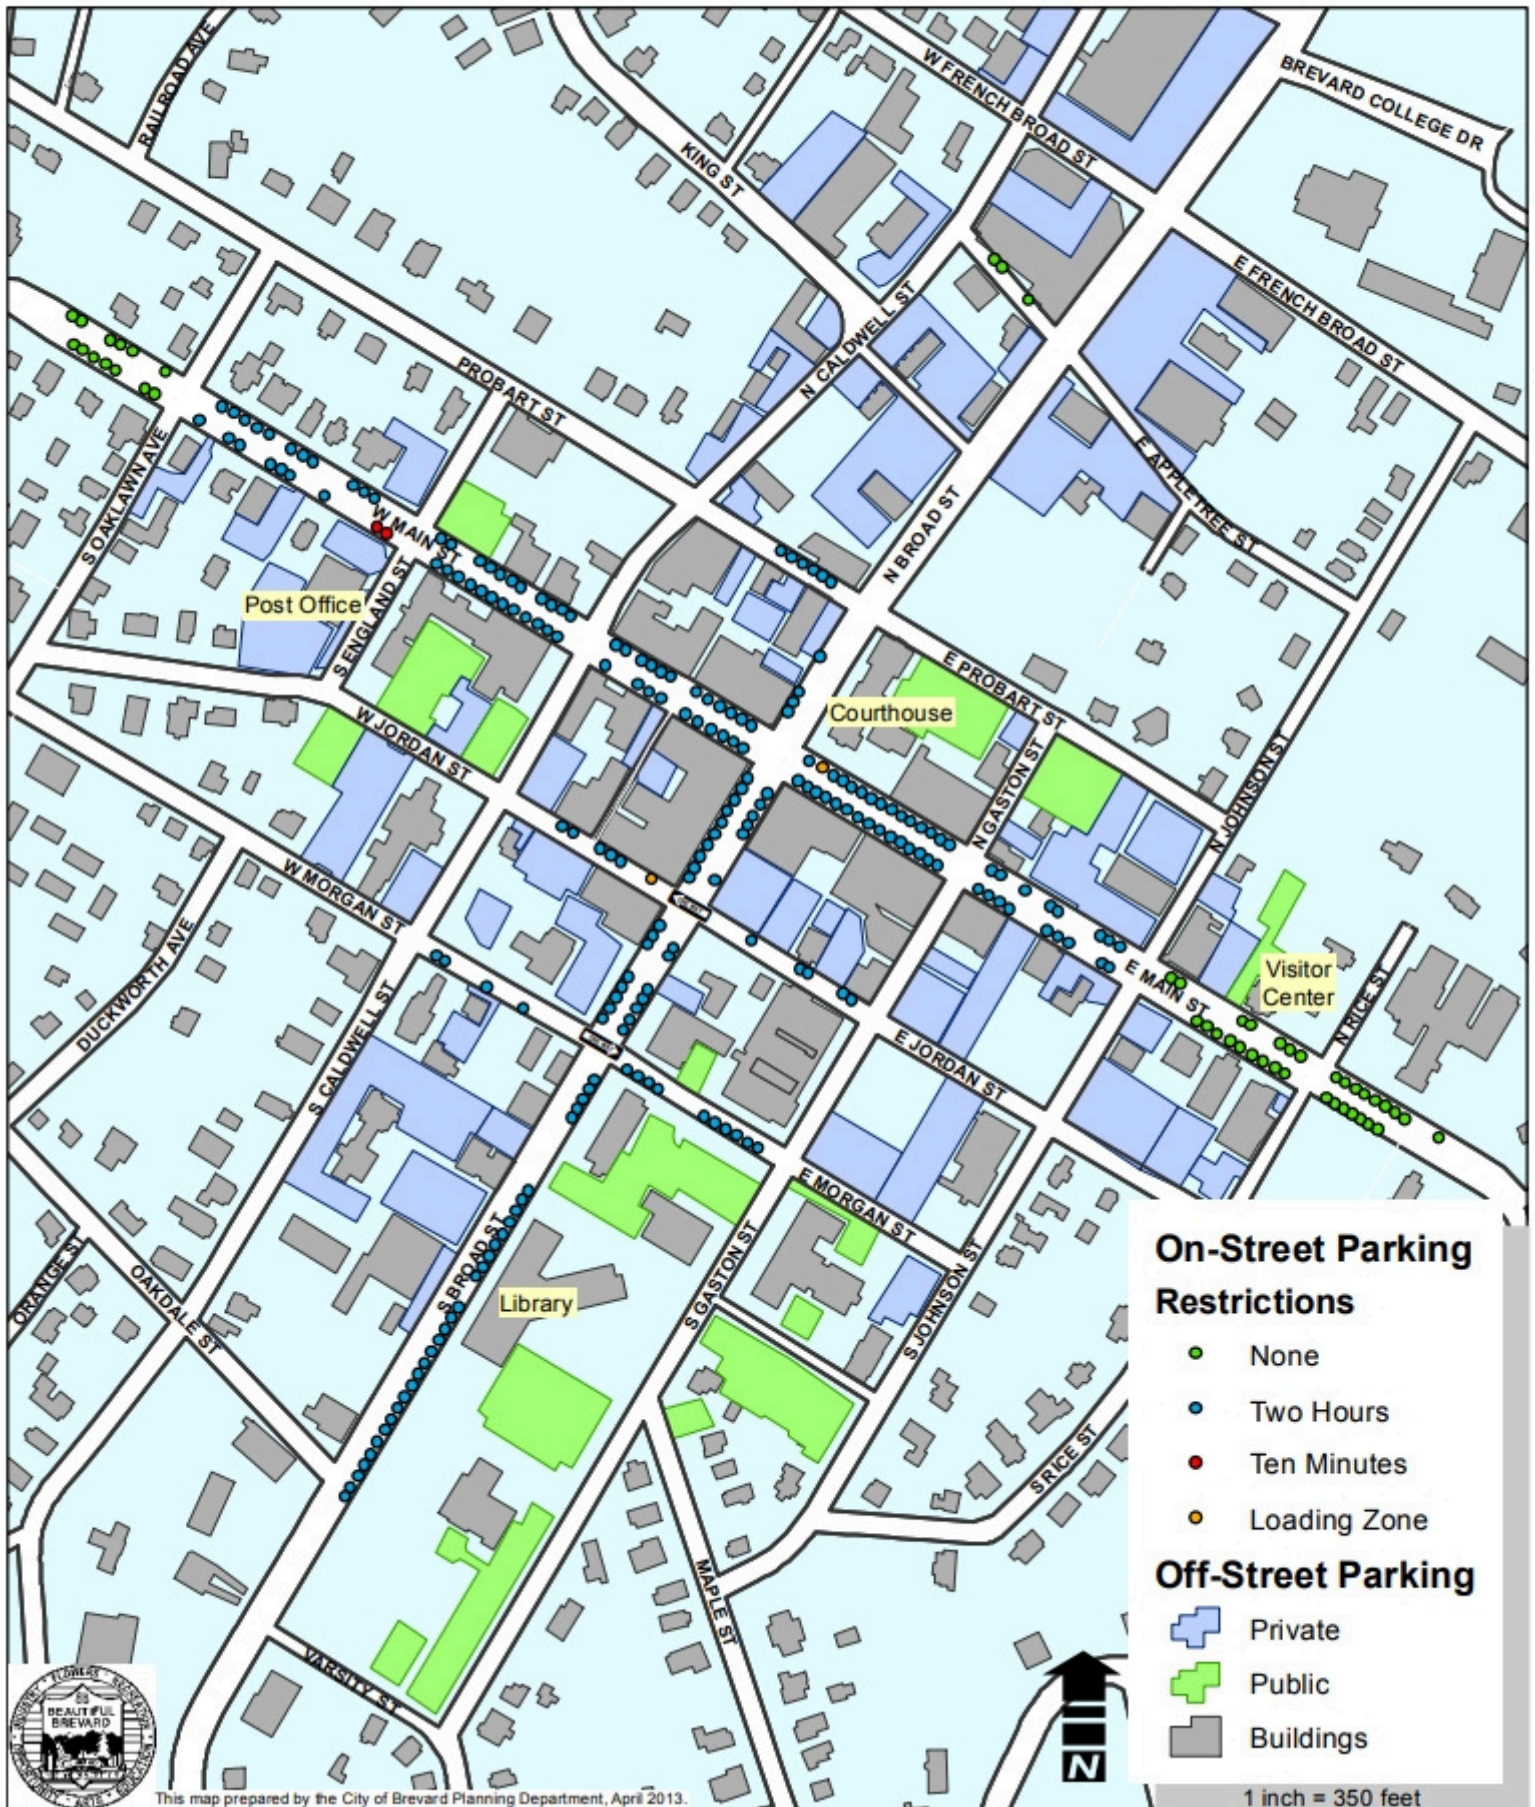

Parking in Downtown Brevard

There are plentiful parking options for your visit to downtown Brevard! Most businesses have their own dedicated parking areas. If you want to park and wander around town worry-free, there are several public all-day parking options. Note that most parallel parking is limited to two hours.

On-Street Parking Restrictions

- None
- Two Hours
- Ten Minutes
- Loading Zone

Off-Street Parking

- Private
- Public
- Buildings